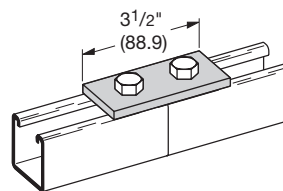

FLAT PLATE FITTINGS

UPC #	Catalog #	Material	Wt. Per 100 Count
78205162352	B129PAZN	Zinc Plated	72.5 lbs.
78205162353	B129PAGRN	DURA GREEN™	72.5 lbs.