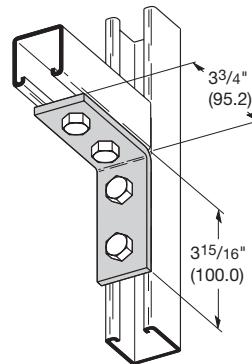

UPC #	Catalog #	Material	Wt. Per 100 Count
78205151779	B115PAZN	Zinc Plated	142.4 lbs.
78205161935	B115PAGRN	DURA GREEN™	142.4 lbs.