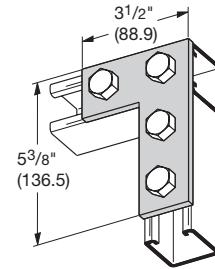

UPC #	Catalog #	Material	Wt. Per 100 Count
78205150782	B143PAZN	Zinc Plated	139.4 lbs.
78205161938	B143PAGRN	DURA GREEN™	139.4 lbs.