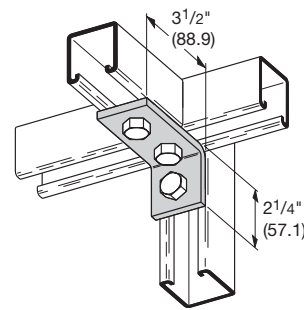

UPC #	Catalog #	Material	Wt. Per 100 Count
78205150776	B102PAZN	Zinc Plated	88.2 lbs.
78205161941	B102PAGRN	DURA GREEN™	88.2 lbs.