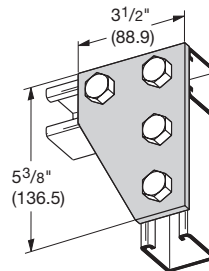

UPC #	Catalog #	Material	Wt. Per 100 Count
78205162375	B142PAZN	Zinc Plated	197.5 lbs.
78205162376	B142PAGRN	DURA GREEN™	197.5 lbs.