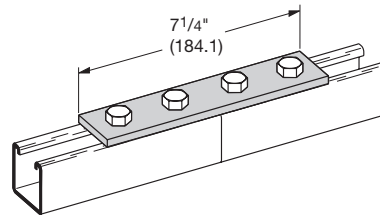

FLAT PLATE FITTINGS

UPC #	Catalog #	Material	Wt. Per 100 Count
78205150784	B341PAZN	Zinc Plated	142.4 lbs.
78205158835	B341PAGRN	DURA GREEN™	142.4 lbs.

UPC #	Catalog #	Material	Wt. Per 100 Count
78205150782	B143PAZN	Zinc Plated	139.4 lbs.
78205161938	B143PAGRN	DURA GREEN™	139.4 lbs.

UPC #	Catalog #	Material	Wt. Per 100 Count
78205150781	B140PAZN	Zinc Plated	104.3 lbs.
78205161940	B140PAGRN	DURA GREEN™	104.3 lbs.

UPC #	Catalog #	Material	Wt. Per 100 Count
78205150780	B133PAZN	Zinc Plated	139.4 lbs.
78205161936	B133PAGRN	DURA GREEN™	139.4 lbs.

– compatible with 4Dimension™ strut system