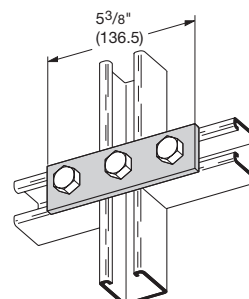

UPC #	Catalog #	Material	Wt. Per 100 Count
78205162356	B141PAZN	Zinc Plated	110.1 lbs.
78205162358	B141PAGRN	DURA GREEN™	110.1 lbs.