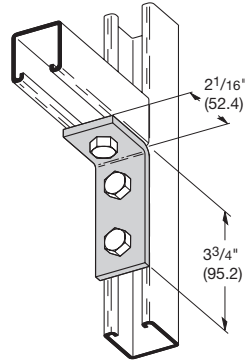

B-Line series pre-assembled strut fittings

90 DEGREE ANGLE FITTINGS

UPC #	Catalog #	Material	Wt. Per 100 Count
78205162373	B374PAZN	Zinc Plated	110.1 lbs.
78205162374	B374PAGRN	DURA GREEN™	110.1 lbs.