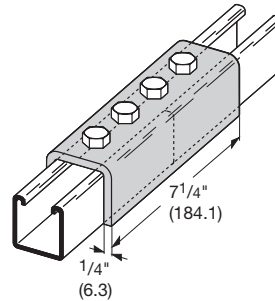

UPC #	Catalog #	Material	Wt. Per 100 Count
78205162354	B172PAZN	Zinc Plated	322.5 lbs.
78205162355	B172PAGRN	DURA GREEN™	322.5 lbs.