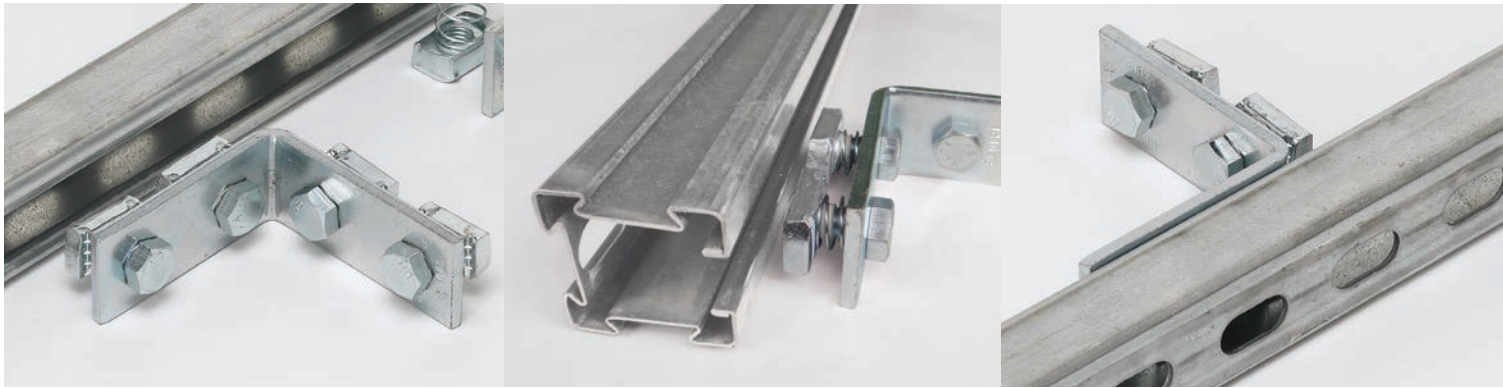

FLAT PLATE FITTINGS

UPC #	Catalog #	Material	Wt. Per 100 Count
78205150784	B341PAZN	Zinc Plated	142.4 lbs.
78205158835	B341PAGRN	DURA GREEN™	142.4 lbs.