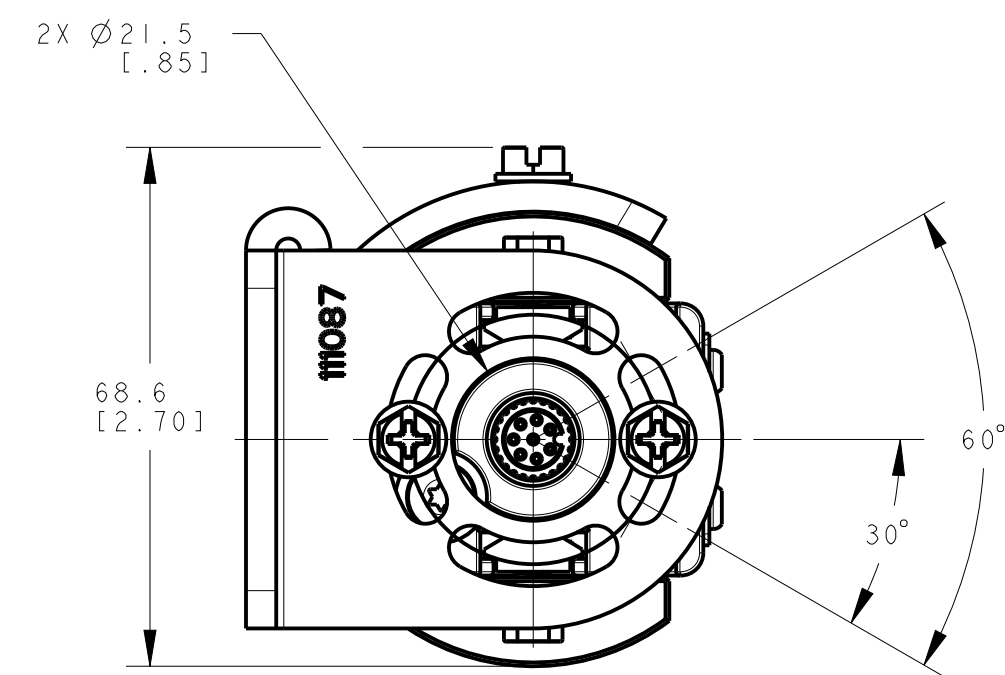

NOTES:
1. ALL DIMENSIONS ARE MILLIMETERS [INCHES] UNLESS OTHERWISE NOTED.
2. REFER TO "www.bannerengineering.com" FOR ADDITIONAL DATA AND SPECIFICATIONS.

BANNER BANNER ENGINEERING CORP.
www.bannerengineering.com

TITLE
EZ-SCREEN Cascade SLSC/EA 1050mm OD
WEB CAD DRAWINGS 2D/3D

SIZE D	DRAWING NO. 139539	REV. A
SCALE 1:1	SHEET 1 OF 1	

CREO