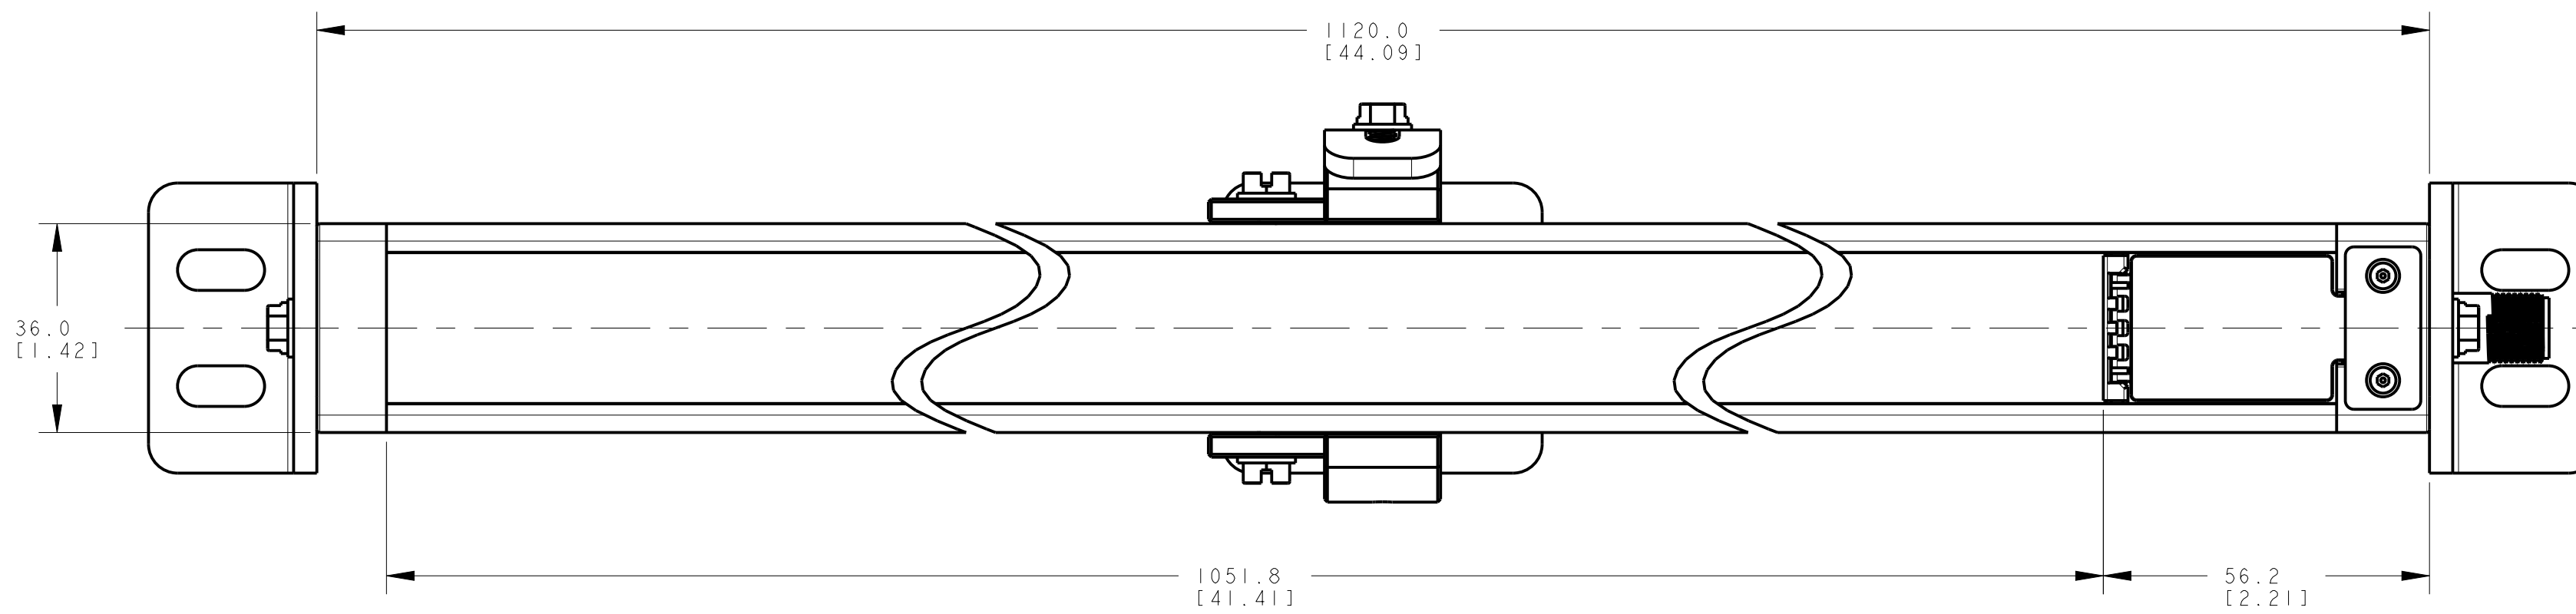

NOTES:
1. ALL DIMENSIONS ARE MILLIMETERS [INCHES] UNLESS OTHERWISE NOTED.
2. REFER TO "www.bannerengineering.com" FOR ADDITIONAL DATA AND SPECIFICATIONS.

BANNER BANNER ENGINEERING CORP.
www.bannerengineering.com

TITLE
EZ-SCREEN Cascade SLSC/EA 1050mm OD
WEB CAD DRAWINGS 2D/3D

SIZE D	DRAWING NO. 139539	REV. A
SCALE 1:1	SHEET 1 OF 1	

CREO