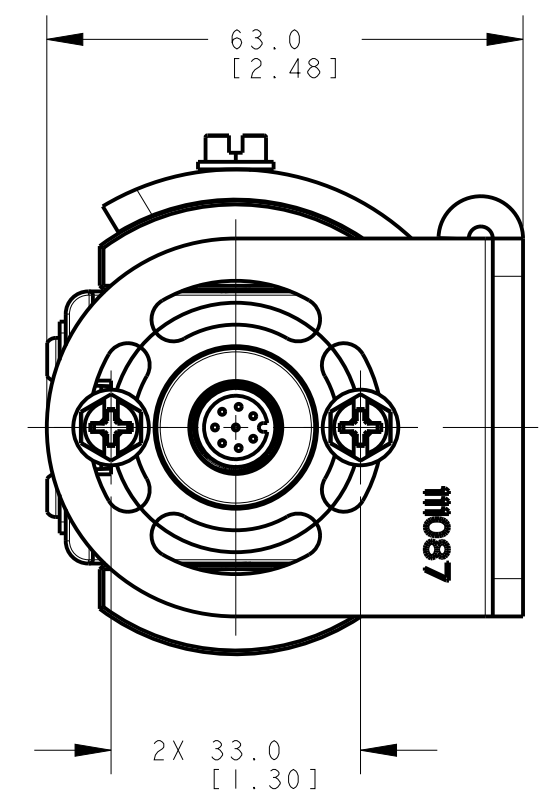

NOTES:
1. ALL DIMENSIONS ARE MILLIMETERS [INCHES] UNLESS OTHERWISE NOTED.
2. REFER TO "www.bannerengineering.com" FOR ADDITIONAL DATA AND SPECIFICATIONS.

BANNER BANNER ENGINEERING CORP.
www.bannerengineering.com

TITLE
EZ-SCREEN Cascade SLSC/EA 1050mm OD
WEB CAD DRAWINGS 2D/3D

SIZE D	DRAWING NO. 139539	REV. A
SCALE 1:1	SHEET 1 OF 1	

CREO