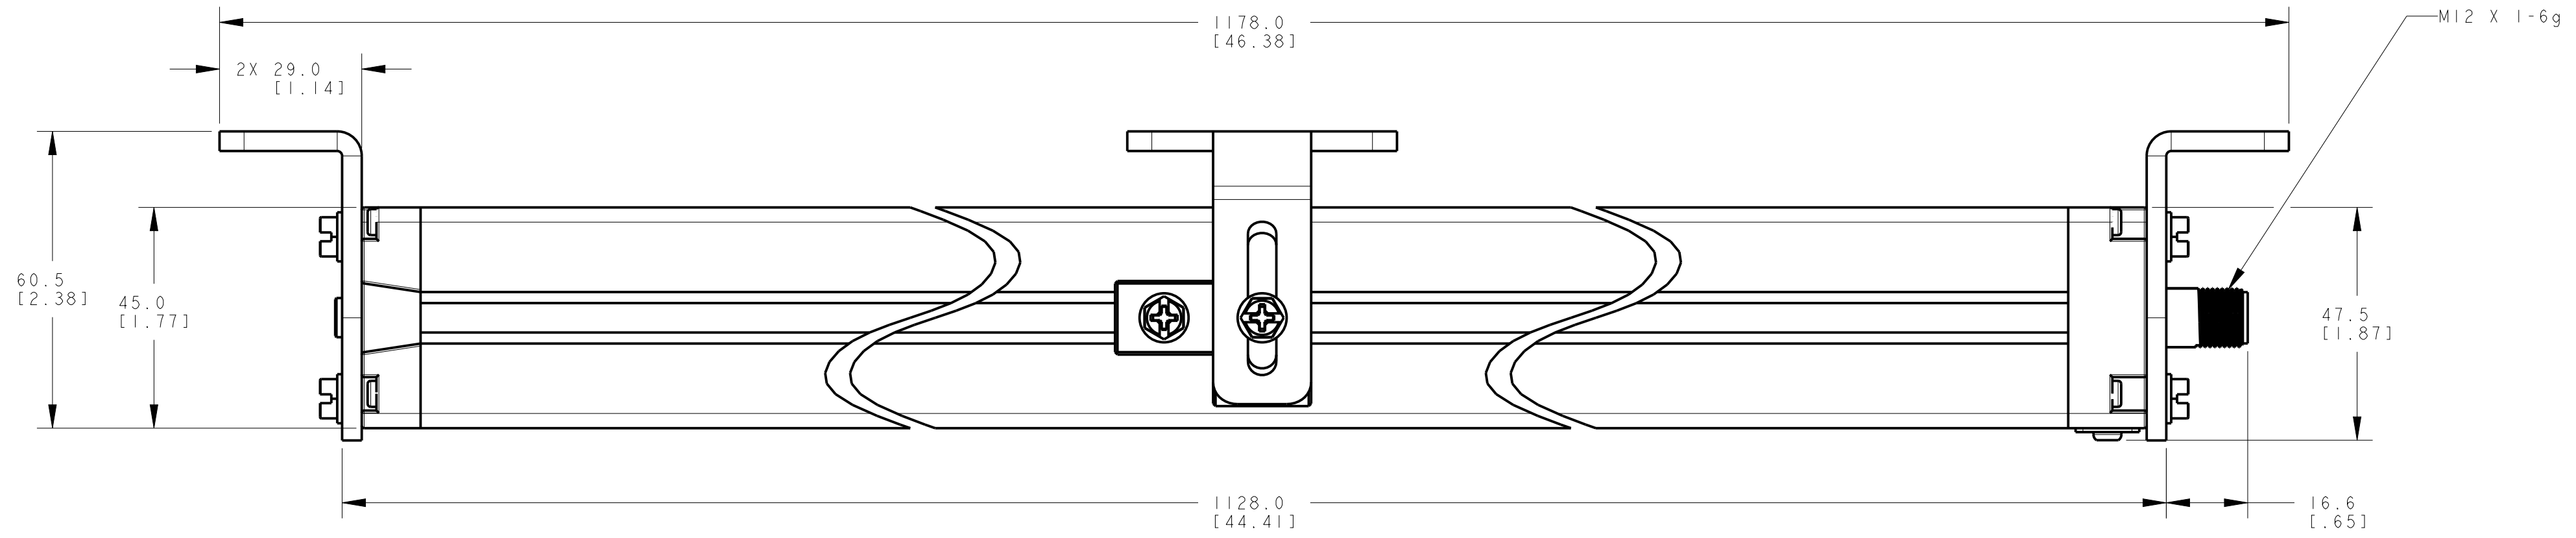

NOTES:
1. ALL DIMENSIONS ARE MILLIMETERS [INCHES] UNLESS OTHERWISE NOTED.
2. REFER TO "www.bannerengineering.com" FOR ADDITIONAL DATA AND SPECIFICATIONS.

BANNER BANNER ENGINEERING CORP.
www.bannerengineering.com

TITLE
EZ-SCREEN Cascade SLSC/EA 1050mm OD
WEB CAD DRAWINGS 2D/3D

SIZE D	DRAWING NO. 139539	REV. A
SCALE 1:1	SHEET 1 OF 1	

CREO