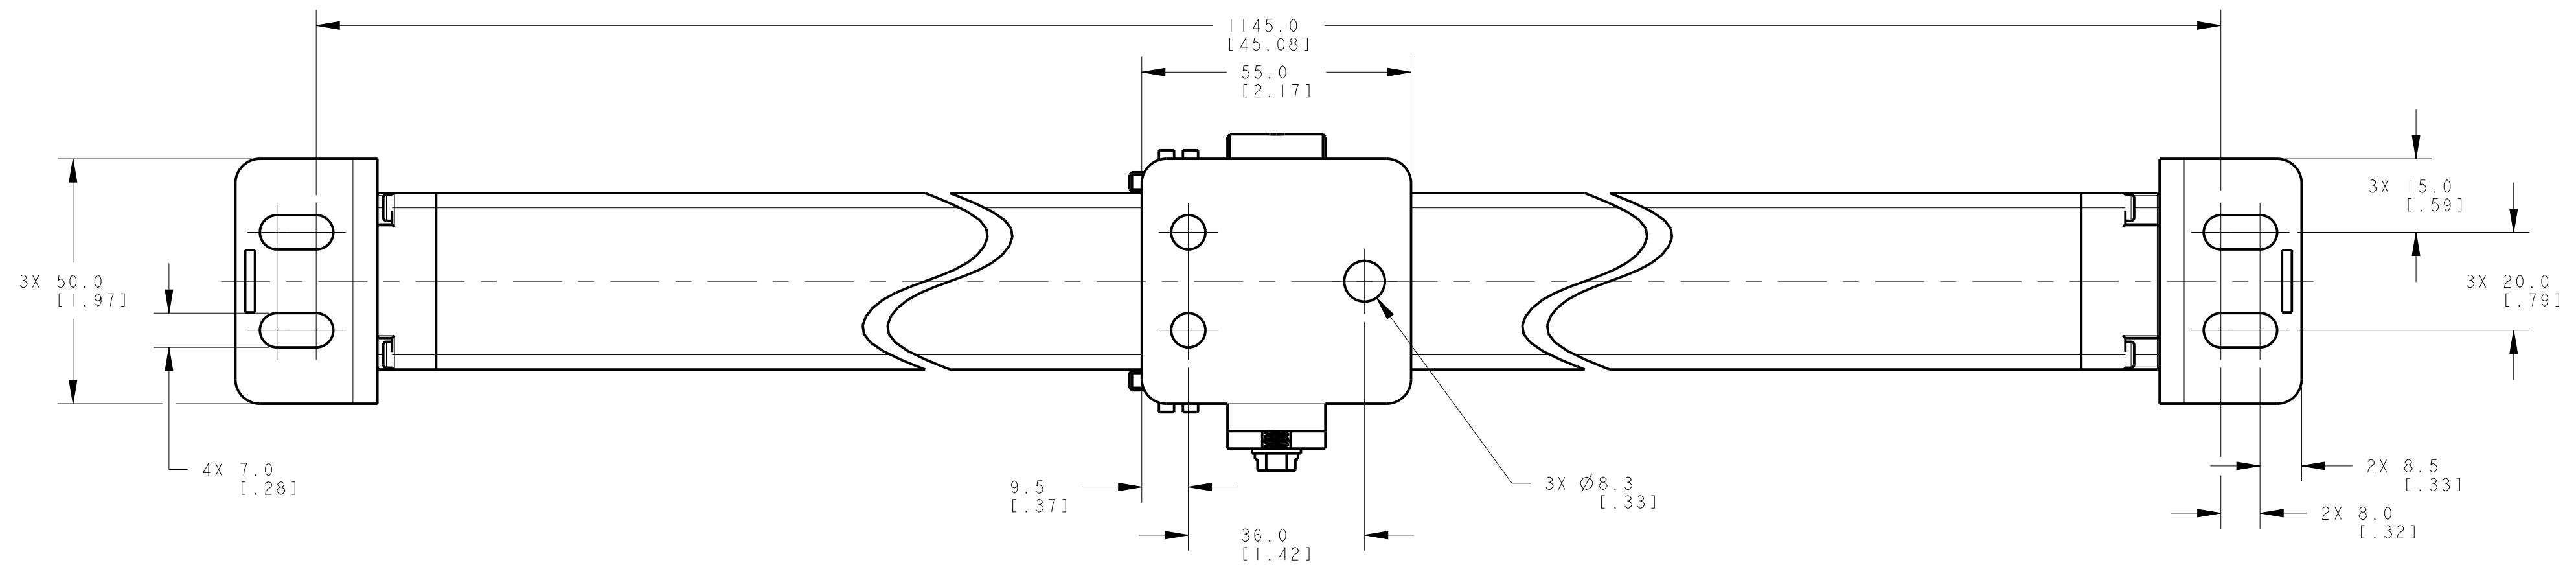

NOTES:
1. ALL DIMENSIONS ARE MILLIMETERS [INCHES] UNLESS OTHERWISE NOTED.
2. REFER TO "www.bannerengineering.com" FOR ADDITIONAL DATA AND SPECIFICATIONS.

BANNER BANNER ENGINEERING CORP.
www.bannerengineering.com

TITLE
EZ-SCREEN Cascade SLSC/EA 1050mm OD
WEB CAD DRAWINGS 2D/3D

SIZE D	DRAWING NO. 139539	REV. A
SCALE 1:1	SHEET 1 OF 1	

CREO