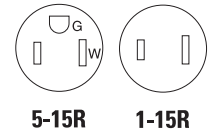

#### Product description

2-pole, 3-wire grounding  
 2-pole, 2-wire non-grounding  
 15A, 125V/AC  
 NEMA 5-15R, NEMA 1-15R

1146

1147LT

4402

1482

1192

419