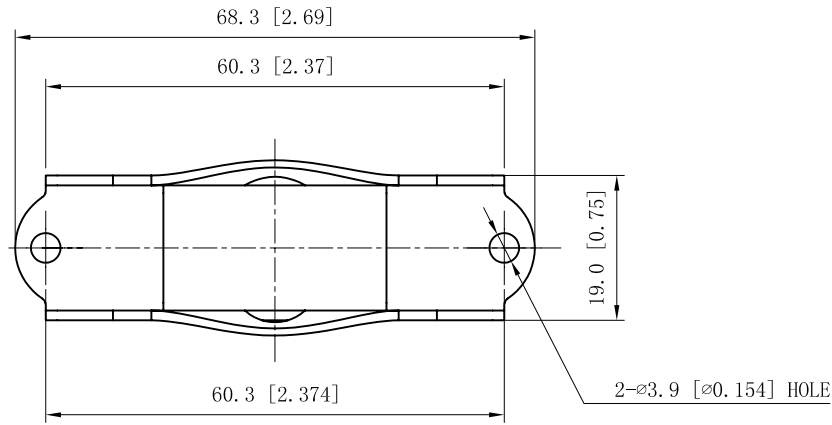

SIDES	BOTTOM
Material: Steel-0.051"-C. R. S Galvanized	

This data sheet is for reference only .GARVIN INDUSTRIES reserves the right to make changes to the design without prior notice.

DESCRIPTION
TRADE REFERENCE TERMS

STANDARD PACKING
10/100 PCS

GARVIN INDUSTRIES		
TITLE TOGGLE SWITCH LOCKOUT DEVICE		
SIZE A4	DWG NO.	REV
TOGLOK		
DATA SHEET		