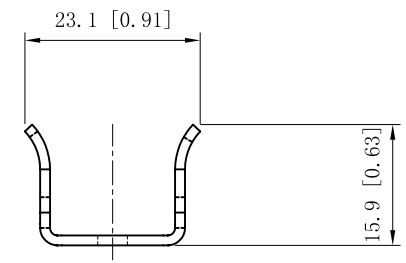

SIDES	BOTTOM
Material: Steel-0.051"-C. R. S Galvanized	

This data sheet is for reference only .GARVIN INDUSTRIES reserves the right to make changes to the design without prior notice.

DESCRIPTION
TRADE REFERENCE TERMS

STANDARD PACKING
10/100 PCS

GARVIN INDUSTRIES		
TITLE TOGGLE SWITCH LOCKOUT DEVICE		
SIZE A4	DWG NO.	REV
TOGLOK		
DATA SHEET		