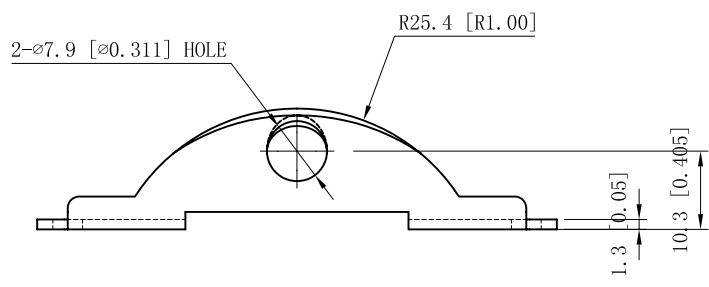

SIDES	BOTTOM
Material: Steel-0.051"-C. R. S Galvanized	

This data sheet is for reference only .GARVIN INDUSTRIES reserves the right to make changes to the design without prior notice.

DESCRIPTION
TRADE REFERENCE TERMS

STANDARD PACKING
10/100 PCS

GARVIN INDUSTRIES		
TITLE TOGGLE SWITCH LOCKOUT DEVICE		
SIZE A4	DWG NO.	REV
TOGLOK		
DATA SHEET		