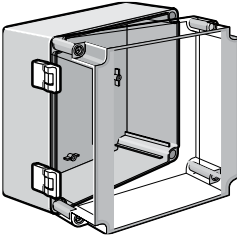

BRASS INSERTS

Self-tapping Brass Inserts fit into molded pads in the bottom of the enclosure. Inserts have an M2 internal machine screw thread and M4 self-tapping external thread.

BULLETIN: Q41Y

Catalog Number	Description	Qty. Pkg.
QEBI	M2 thread inserts	4

HINGE KIT

Includes two polyamid hinges, eight M4 self-tapping zinc-plated screws, eight flat washers and drilling template. Use on all QLINE E enclosures.

Kit might not meet Type 4 requirements and should, therefore, be verified by customer.