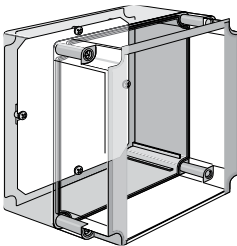

PANELS

BULLETIN: Q41Y

Catalog Number	Panel Size D x E mm/in.
Q138PE	98 x 48 3.86 x 1.89
Q1313PE	98 x 98 3.86 x 3.86
Q1813PE	148 x 98 5.83 x 3.86
Q1818PE	148 x 148 5.83 x 5.83
Q2518PE	223 x 148 8.78 x 5.83