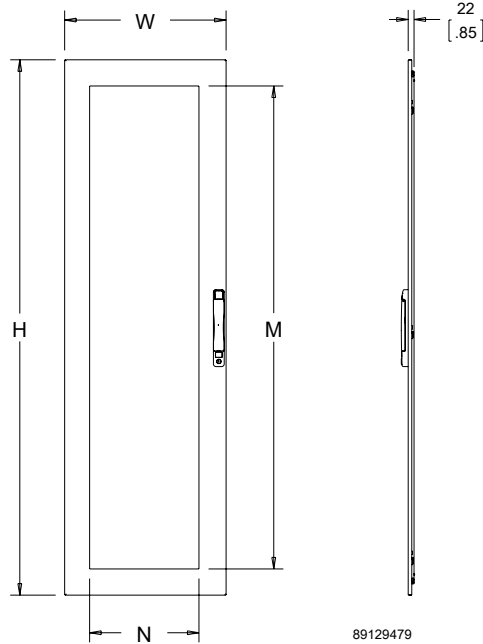

Catalog Number	H mm/in.	W mm/in.	M mm/in.	N mm/in.	Fits Frame HxW mm	Description
P2DW208	1983 78.1	798 31.4	1789 70.4	605 23.8	2000x800	Polycarbonate
P2DWG208	1983 78.1	798 31.4	1789 70.4	605 23.8	2000x800	Safety glass window
P2DW2010	1983 78.1	998 39.2	1789 70.4	805 31.7	2000x1000	Polycarbonate
P2DWG2010	1983 78.1	998 39.2	1789 70.4	805 31.7	2000x1000	Safety glass window
P2DW226	2183 85.9	598 23.5	1989 78.3	405 15.9	2200x600	Polycarbonate
P2DWG226	2183 85.9	598 23.5	1989 78.3	405 15.9	2200x600	Safety glass window
P2DW228	2183 85.9	798 31.4	1989 78.3	605 23.8	2200x800	Polycarbonate
P2DWG228	2183 85.9	798 31.4	1989 78.3	605 23.8	2200x800	Safety glass window
P2DW2210	2183 85.9	998 39.2	1989 78.3	805 31.7	2200x1000	Polycarbonate
P2DWG2210	2183 85.9	998 39.2	1989 78.3	805 31.7	2200x1000	Safety glass window

Model	Component	Type	Height	Width	Specialty	Catalog Number
P2	D	W	20	8	Blank	= P2DW208
PROLINE G2	Door	Blank = single door O = overlapping double door W = window door, single, polycarbonate WG = window door, single, safety glass WO = window door, overlapping double, polycarbonate WOG = window door, overlapping double, safety glass A = side door adapter DR = disconnect right DL = disconnect left DR2 = disconnect right large cutout F = dress frame	mm 22 = 2200 20 = 2000 18 = 1800 16 = 1600 14 = 1400 12 = 1200 10 = 1000 8 = 800 6 = 600	mm 10 = 1000 8 = 800 6 = 600 4 = 400	Blank = standard HF = EMC protected	

NOTE: Not every combination is available as a standard product.