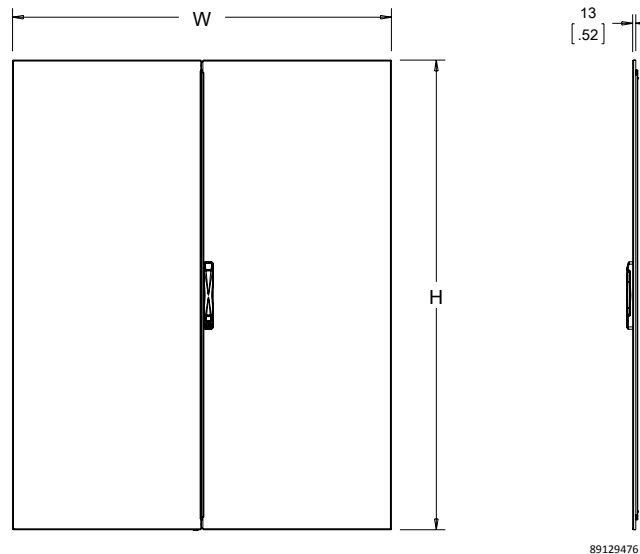

Standard Product Overlapping Doors

Catalog Number	H (mm)	H (in.)	W (mm)	W (in.)	Fits Frame HxW mm	Description
P2D068	583	23.0	798	31.4	600x800	Painted
P2D088	783	30.8	798	31.4	800x800	Painted
P2D0108	983	38.7	798	31.4	1000x800	Painted
P2D01012	983	38.7	1198	47.2	1000x1200	Painted
P2D0128	1183	46.6	798	31.4	1200x800	Painted
P2D01212	1183	46.6	1198	47.2	1200x1200	Painted
P2D0148	1383	54.4	798	31.4	1400x800	Painted
P2D01412	1383	54.4	1198	47.2	1400x1200	Painted
P2D0168	1583	62.3	798	31.4	1600x800	Painted
P2D01612	1583	62.3	1198	47.2	1600x1200	Painted
P2D01616	1583	62.3	1598	62.9	1600x1600	Painted
P2D0188	1783	70.2	798	31.4	1800x800	Painted
P2D01810	1783	70.2	998	39.3	1800x1000	Painted
P2D01816	1783	70.2	1598	62.9	1800x1600	Painted
P2D01818	1783	70.2	1798	70.8	1800x1800	Painted
P2D0208	1983	78.1	798	31.4	2000x800	Painted
P2D02012	1983	78.1	1198	47.2	2000x1200	Painted
P2D02016	1983	78.1	1598	62.9	2000x1600	Painted
P2D02018	1983	78.1	1798	70.8	2000x1800	Painted
P2D0228	2183	85.9	798	31.4	2200x800	Painted
P2D02212	2183	85.9	1198	47.2	2200x1200	Painted
P2D02216	2183	85.9	1598	62.9	2200x1600	Painted
P2D02218	2183	85.9	1798	70.8	2200x1800	Painted

Model	Component	Type	Height	Width	Specialty	Catalog Number
P2	D	O	20	10	Blank	P2D02010
PROLINE G2	Door	Blank = single door O = overlapping double door W = window door, single, polycarbonate WG = window door, single, safety glass WO = window door, overlapping double, polycarbonate WOG = window door, overlapping double, safety glass A = side door adapter DR = disconnect right DL = disconnect left DR2 = disconnect right large cutout F = dress frame	mm 22 = 2200 20 = 2000 18 = 1800 16 = 1600 14 = 1400 12 = 1200 10 = 1000 8 = 800 6 = 600	mm 18 = 1800 16 = 1600 12 = 1200 10 = 1000 8 = 800	Blank = standard HF = EMC protected	

NOTE: Not every combination is available as a standard product.