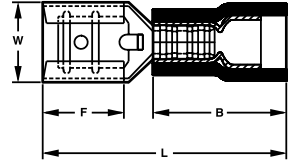

WIRE TERMINATION

WWW.IDEALIND.COM • 1-800-435-0705 CUSTOMER ASSISTANCE

Vinyl Insulated Female Disconnect Dimensions

Wire Range (AWG)	Wire Range (mm ²)	Tab Size (in.)	Tab Size (mm)	Max. Wire Ins. Dia. (in.)	Max Wire Ins. Dia. (mm)	Dimensions (in.)				Dimensions (mm)				Cat. No
						L	B	W	F	L	B	W	L	
22-18	0.5 - 1.0	.110 x .020	2.8 x 0.5	.150	3.8	.728	.413	.126	.256	18.5	10.5	3.2	6.5	83-9511
16-14	1.5 - 2.5	.110 x .020	2.8 x 0.5	.185	4.7	.748	.413	.126	.256	19.0	10.5	3.2	6.5	83-9521
22-18	0.5 - 1.0	.187 x .020	4.75 x 0.5	.150	3.8	.764	.413	.197	.252	19.4	10.5	5.0	6.4	83-9541
16-14	1.5 - 2.5	.187 x .020	4.75 x 0.5	.185	4.7	.764	.413	.197	.252	19.4	10.5	5.0	6.4	82-9551
22-18	0.5 - 1.0	.250 x .032	6.35 x 0.8	.150	3.8	.819	.413	.260	.287	20.8	10.5	6.6	7.3	83-9571
16-14	1.5 - 2.5	.250 x .032	6.35 x 0.8	.185	4.7	.819	.413	.260	.287	20.8	10.5	6.6	7.3	83-9581 84-9581
14-12	2.5-4.0	.250 x .032	6.35 x 0.8	.244	6.2	.917	.512	.260	.287	23.3	13.0	6.6	7.3	83-9591
12-10	4.0 - 6.0	.250 x .032	6.35 x 0.8	.244	6.2	.917	.512	.260	.287	23.3	13.0	6.6	7.3	83-9601