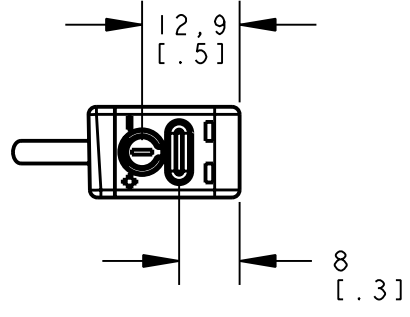

8 | 7 | 6 | 5 | 4 | 3 | 2 | 1

This drawing is the property of BANNER ENGINEERING CORP. and is proprietary in general and in detail. Its contents shall not be revealed to outside parties without written consent of BANNER.

BANNER ENGINEERING CORP.
P.O. BOX 9414
MINNEAPOLIS, MN 55440

THIRD ANGLE PROJECTION

TITLE
**Q20D/DL/DXL CABLE
WEB ASSEMBLY**

SIZE B	DRAWING NO. 136034	REV. -
SCALE 1:1		SHEET 1 OF 1

NOTES:
1. ALL DIMENSIONS ARE MILLIMETERS [INCHES] UNLESS OTHERWISE NOTED.

8 | 7 | 6 | 5 | 4 | 3 | 2 | 1 | PRO/E