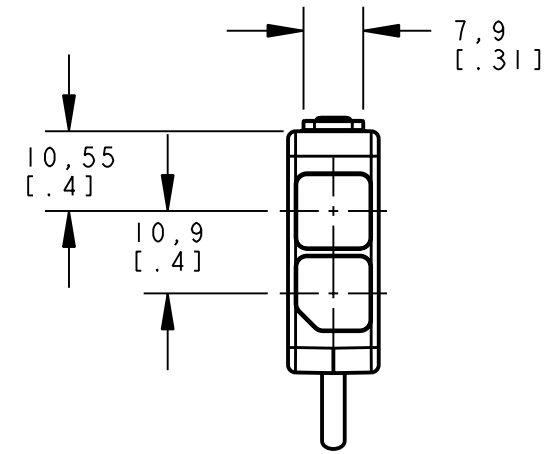

8 | 7 | 6 | 5 | 4 | 3 | 2 | 1

This drawing is the property of BANNER ENGINEERING CORP. and is proprietary in general and in detail. Its contents shall not be revealed to outside parties without written consent of BANNER.

BANNER ENGINEERING CORP.
P.O. BOX 9414
MINNEAPOLIS, MN 55440

THIRD ANGLE PROJECTION

TITLE
**Q20D/DL/DXL CABLE
WEB ASSEMBLY**

SIZE B	DRAWING NO. 136034	REV. -
SCALE 1:1		SHEET 1 OF 1

NOTES:
1. ALL DIMENSIONS ARE MILLIMETERS [INCHES] UNLESS OTHERWISE NOTED.

8 | 7 | 6 | 5 | 4 | 3 | 2 | 1 | PRO/E