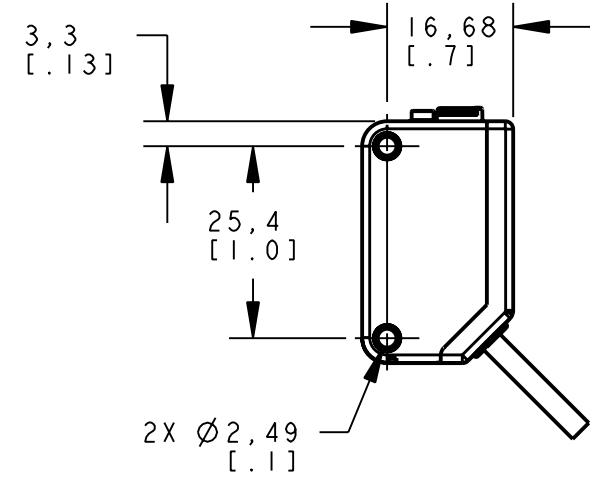

8 | 7 | 6 | 5 | 4 | 3 | 2 | 1

This drawing is the property of BANNER ENGINEERING CORP. and is proprietary in general and in detail. Its contents shall not be revealed to outside parties without written consent of BANNER.

BANNER ENGINEERING CORP.
P.O. BOX 9414
MINNEAPOLIS, MN 55440

THIRD ANGLE PROJECTION

TITLE
**Q20D/DL/DXL CABLE
WEB ASSEMBLY**

SIZE B	DRAWING NO. 136034	REV. -
SCALE 1:1		SHEET 1 OF 1

NOTES:
1. ALL DIMENSIONS ARE MILLIMETERS [INCHES] UNLESS OTHERWISE NOTED.

8 | 7 | 6 | 5 | 4 | 3 | 2 | 1 | PRO/E