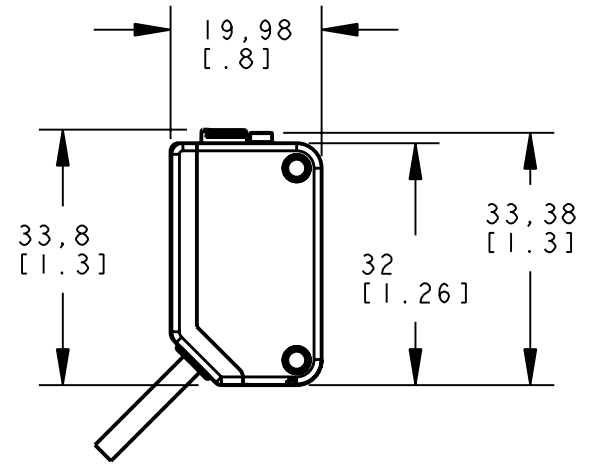

8 | 7 | 6 | 5 | 4 | 3 | 2 | 1

This drawing is the property of BANNER ENGINEERING CORP. and is proprietary in general and in detail. Its contents shall not be revealed to outside parties without written consent of BANNER.

BANNER ENGINEERING CORP.
P.O. BOX 9414
MINNEAPOLIS, MN 55440

THIRD ANGLE PROJECTION

TITLE
**Q20D/DL/DXL CABLE
WEB ASSEMBLY**

SIZE B	DRAWING NO. 136034	REV. -
SCALE 1:1		SHEET 1 OF 1

NOTES:
1. ALL DIMENSIONS ARE MILLIMETERS [INCHES] UNLESS OTHERWISE NOTED.

8 | 7 | 6 | 5 | 4 | 3 | 2 | 1 | PRO/E