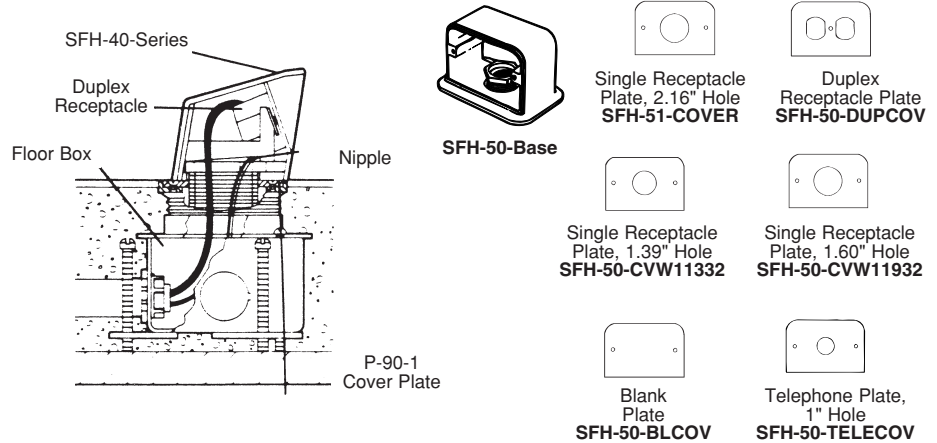

SFH-40-RG

**SFH-40 Series**

- Brushed aluminum finish.
- Low profile design.
- Furnished with 1" conduit nipple.

SFH-50-2RG

**SFH-50 Series**

- Brushed aluminum finish.
- Interchangeable face plates.
- Furnished with 1" conduit nipple for direct screw-threading into a floor box plate with 1" cover opening.

SFL-10

- Brushed aluminum finish.
- Low profile design.
- Furnished with 1" conduit nipple.

Steel City service fittings provide above-floor service for power, communications and data. A variety of service fitting designs are available.

### Service Fittings for Power

Cat. No.	Description	Finish	Dimensions			Std. Ctn.
			W	D	H	
SFH-40-RG	Furnished with one 15 amp, 125 volt, 3-wire NEMA duplex receptacle	Brushed Aluminum	4 3/8"	3"	2 5/8"	4
SFH-40	Same as SFH-40-RG above less duplex receptacle	Brushed Aluminum	4 3/8"	3"	2 5/8"	4
SFH-50-2RG	Furnished with two back to back 15 amp, 125 volt, 3 wire NEMA duplex receptacles	Brushed Aluminum	5"	3 3/8"	3"	4
SFH-50	Same as SFH-50-2RG less duplex receptacles	Brushed Aluminum	5"	3 3/8"	3"	4
SFH-51	Furnished with cover plate to accommodate one 30 or 50 amp, 240 volt, 3 wire receptacle and blank cover	Brushed Aluminum	5"	3 3/8"	3"	4

### Service Fittings for Communications and Data

Cat. No.	Description	Finish	Dimensions			Std. Ctn.
			W	D	H	
SFL-10	3/4" x 1 1/8" bused opening for telephone or computer	Brushed Aluminum	4 3/8"	3 1/8"	2 5/8"	4