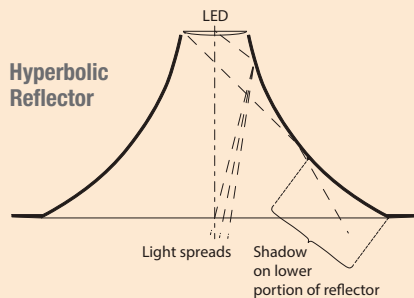

Juno® Hyperbolic Trims compared to standard cone trims

Juno hyperbolic trims provide a silent ceiling effect.

Standard cones trims in the ceiling.

Hyperbolic Trims

A breakthrough in the art and science of recessed lighting