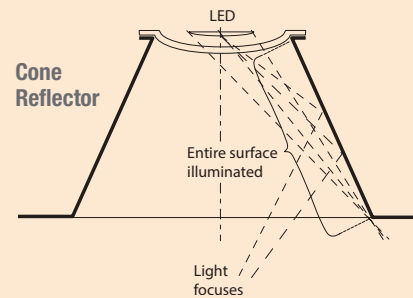

Juno® Hyperbolic Trims compared to standard cone trims

Juno hyperbolic trims provide a silent ceiling effect.

Standard cones trims in the ceiling.

Hyperbolic Trims

A breakthrough in the art and science of recessed lighting