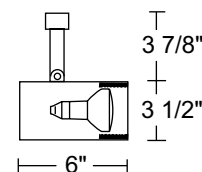

JUNO®

TRAC-MASTER®

Classics

FLAT BACK SERIES

T311, T313, T315, T317 and T342

Project: _____

Fixture Type: _____

Location: _____

Contact/Phone: _____

PRODUCT DESCRIPTION

The simple, sleek round design make the Flat Back cylinders one of Juno's most popular series.

Construction Drawn steel housing with polycarbonate stem.

Aiming 90° vertical aiming capability and 358° rotation.

Adapter Copper alloy contacts provide precise spring action - no arcing and will not take a set • True, positive electrical ground • On/off switch included • Patented embossed polarity arrows on bottom of adapter • Spring-loaded positive latch with embossed polarity arrows secures trac light to trac • "Pull-up" contact to up position for two-circuit application.

Labels UL listed, CSA certified.

Specifications subject to change without notice.

Line Voltage R14/R16

Lampholder Intermediate base porcelain with nickel plated copper screw shell.

Catalog Number	Baffle	Finish	Lamp
T311 BLB WH	Black	White	40W R14/40W R16
T311 BLB BL	Black	Black	40W R14/40W R16

Line Voltage PAR/R20

Lampholder Medium base porcelain with nickel plated copper screw shell.

Catalog Number	Baffle	Finish	Lamp
T313 BLB WH	Black	White	50W R20/50W PAR20
T313 BLB BL	Black	Black	50W R20/50W PAR20
T313 WHB WH	White	White	50W R20/50W PAR20

ACCESSORIES

Cat. No.	Description	Cat. No.	Description
CGF 375	Color Glass Filter	DIFF 375	Diffusion Glass Lens
DCCF 375	Dichroic Color Correction Filter	UVF 375	UV Filter
DGF 375	Dichroic Glass Filter	LSPREAD 375	Linear Spread Glass Lens
SOLITE 375	Uniformity Lens (Solite)	T560BL	3-1/2" Diameter Accessory Holder - Black
PRISM 375	Prismatic Spread Glass Lens	T71BL	3-3/4" Diameter Barn Doors - Black
CCLBL 375	Cube Cell Louver - Black		

See specification sheet [D1.2.2](#) for details.