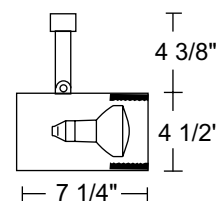

Line Voltage BR30/PAR30L

Lampholder Medium base porcelain with nickel plated copper screw shell.

Catalog Number	Baffle	Finish	Lamp
T315 BLB WH	Black	White	75W BR30/75W PAR30L
T315 BLB BL	Black	Black	75W BR30/75W PAR30L
T315 WHB WH	White	White	75W BR30/75W PAR30L