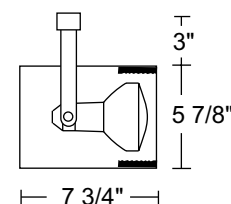

TRAC-MASTER®

Classics

FLAT BACK SERIES

T311, T313, T315, T317 and T342

PRODUCT DESCRIPTION

The simple, sleek round design make the Flat Back cylinders one of Juno's most popular series.

Construction Drawn steel housing with polycarbonate stem.

Aiming 90° vertical aiming capability and 358° rotation.

Adapter Copper alloy contacts provide precise spring action - no arcing and will not take a set • True, positive electrical ground • On/off switch included • Patented embossed polarity arrows on bottom of adapter • Spring-loaded positive latch with embossed polarity arrows secures trac light to trac • "Pull-up" contact to up position for two-circuit application.

Labels UL listed, CSA certified.

Specifications subject to change without notice.

Line Voltage PAR38/BR40

Lampholder Medium base porcelain with nickel plated copper screw shell.

Catalog Number	Baffle	Finish	Lamp
T317 BLB WH	Black	White	150W PAR38/120W BR40
T317 BLB BL	Black	Black	150W PAR38/120W BR40
T317 WHB WH	White	White	150W PAR38/120W BR40

ACCESSORIES

Cat. No.	Description	Cat. No.	Description
CGF 550	Color Glass Filter	T73BL	5-1/2" Diameter Barn Doors - Black †
CCLBL 550	Cube Cell Louver - Black	T73WH	5-1/2" Diameter Barn Doors - White †
T58OBL	5-1/2" Diameter Accessory Holder - Black		

See specification sheet [D1.2.2](#) for details.

† Barn Doors accept Color Filters and Louvers.