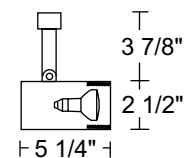

Line Voltage PAR/R20

Lampholder Medium base porcelain with nickel plated copper screw shell.

Catalog Number	Baffle	Finish	Lamp
T313 BLB WH	Black	White	50W R20/50W PAR20
T313 BLB BL	Black	Black	50W R20/50W PAR20
T313 WHB WH	White	White	50W R20/50W PAR20