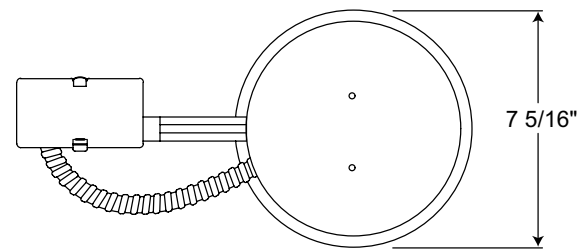

Trims Trim selection shown on reverse.

Labels • U.L. listed for through-branch wiring, damp locations and IP • Union made • UL and cUL Listed • Trims 20, 21, 22, 242, 2330 and 6101 are wet location approved for covered ceiling applications.

Testing All reports are based on published industry procedures; field performance may differ from laboratory performance.

Product specifications subject to change without notice.

INSTALLATION

Junction Box Pre-wired junction box, UL and cUL listed for through-branch wiring maximum 4 No. 12 AWG 90° C branch circuit conductors (2 in, 2 out) • Junction box provided with removable access plate, (5) ½" knockouts, (4) Non-metallic sheathed cable connectors and ground wire • Knockouts equipped with pryout slots.

Housing IC housing, .032" aluminum sealed for Air-Loc Compliance • Double stack adjustable feature enables remodel spring to accommodate up to 1¾" ceiling thickness.

DIMENSIONS

6 3/4" CEILING CUTOUT

ACCESSORIES