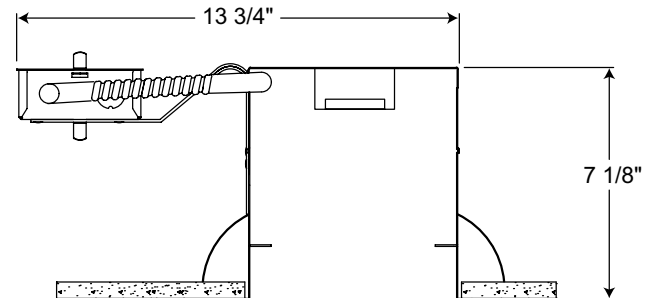

Trims Trim selection shown on reverse.

Labels • U.L. listed for through-branch wiring, damp locations and IP • Union made • UL and cUL Listed • Trims 20, 21, 22, 242, 2330 and 6101 are wet location approved for covered ceiling applications.

Testing All reports are based on published industry procedures; field performance may differ from laboratory performance.

Product specifications subject to change without notice.

INSTALLATION

Junction Box Pre-wired junction box, UL and cUL listed for through-branch wiring maximum 4 No. 12 AWG 90° C branch circuit conductors (2 in, 2 out) • Junction box provided with removable access plate, (5) ½" knockouts, (4) Non-metallic sheathed cable connectors and ground wire • Knockouts equipped with pryout slots.

Housing IC housing, .032" aluminum sealed for Air-Loc Compliance • Double stack adjustable feature enables remodel spring to accommodate up to 1¾" ceiling thickness.

DIMENSIONS

6 3/4" CEILING CUTOUT

ACCESSORIES