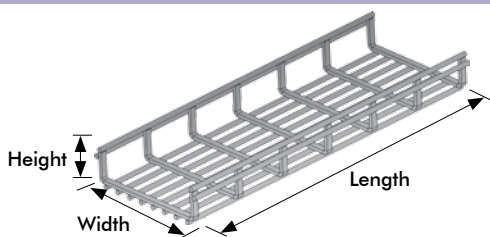

ORDERING INFORMATION

Pre-Galvanized Wire Basket Trays

Height In. (mm)	Width In. (mm)	Length Inches (mm)	Round Wire Tray Catalog No.	Flat Style Wire Tray Catalog No.
2" (51)	4" (102)	118" (3000)	HBT0204	HBT0204S
2" (51)	6" (152)	118" (3000)	HBT0206	HBT0206S
2" (51)	8" (203)	118" (3000)	HBT0208	HBT0208S
2" (51)	12" (305)	118" (3000)	HBT0212	HBT0212S
2" (51)	16" (406)	118" (3000)	HBT0216	HBT0216S
2" (51)	18" (457)	118" (3000)	HBT0218	HBT0218S
2" (51)	20" (508)	118" (3000)	HBT0220	HBT0220S
2" (51)	22" (559)	118" (3000)	HBT0222	HBT0222S
2" (51)	24" (610)	118" (3000)	HBT0224	HBT0224S
2" (51)	26" (660)	118" (3000)	HBT0226	HBT0226S
2" (51)	28" (711)	118" (3000)	HBT0228	HBT0228S
2" (51)	30" (762)	118" (3000)	HBT0230	HBT0230S
2" (51)	32" (813)	118" (3000)	HBT0232	HBT0232S
4" (102)	4" (102)	118" (3000)	HBT0404	HBT0404S
4" (102)	6" (152)	118" (3000)	HBT0406	HBT0406S
4" (102)	8" (203)	118" (3000)	HBT0408	HBT0408S
4" (102)	12" (305)	118" (3000)	HBT0412	HBT0412S
4" (102)	16" (406)	118" (3000)	HBT0416	HBT0416S
4" (102)	18" (457)	118" (3000)	HBT0418	HBT0418S
4" (102)	20" (508)	118" (3000)	HBT0420	HBT0420S
4" (102)	22" (559)	118" (3000)	HBT0422	HBT0422S
4" (102)	24" (610)	118" (3000)	HBT0424	HBT0424S
4" (102)	28" (711)	118" (3000)	HBT0428	HBT0428S
6" (152)	8" (203)	118" (3000)	HBT0608	HBT0608S
6" (152)	12" (305)	118" (3000)	HBT0612	HBT0612S
6" (152)	16" (406)	118" (3000)	HBT0616	HBT0616S
6" (152)	18" (457)	118" (3000)	HBT0618	HBT0618S
6" (152)	20" (508)	118" (3000)	HBT0620	HBT0620S
6" (152)	22" (559)	118" (3000)	HBT0622	HBT0622S
6" (152)	24" (610)	118" (3000)	HBT0624	HBT0624S
8" (203)	8" (203)	118" (3000)	HBT0808	HBT0808S
8" (203)	12" (305)	118" (3000)	HBT0812	HBT0812S
8" (203)	16" (406)	118" (3000)	HBT0816	HBT0816S
8" (203)	18" (457)	118" (3000)	HBT0818	HBT0818S
8" (203)	20" (508)	118" (3000)	HBT0820	HBT0820S

Note: All dimensions are +/- 0.25".
For Black powder coated, add "BK" at the end of the Wire Tray Catalog No.
*Additional colors available.