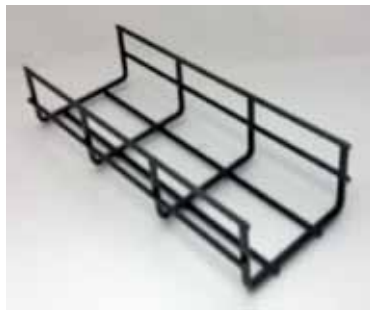

STANDARDS/LISTINGS/VERIFICATIONS

- UL Classified and cUL Classified as equipment grounding conductor

Cross sectional view of cross wires.

Shaped cross wires have more surface area and significantly reduces pressure and strain on cables.

Hubbell's wire basket cable tray systems provide superior cable management and protection for electrical power or data communications cabling. Hubbell's wire basket tray system is also field adaptable and is easily installed overhead, on walls, or under floors using various available brackets and supports. Layouts, installations, and changes are quickly and easily configured to requirements with wire cutting tools. Basket tray installs faster than conduit systems and offers more flexibility and capacity.

APPLICATIONS

- Commercial Buildings
- Healthcare Facilities
- Schools/Universities
- Data Centers
- Laboratories
- Manufacturing Facilities