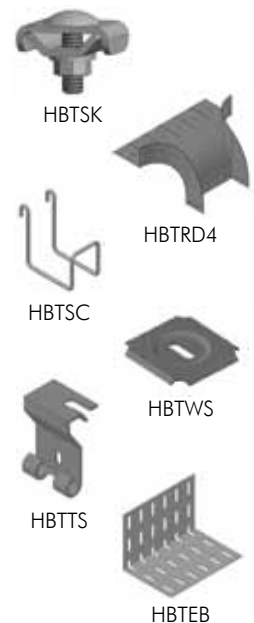

Accessories

Description	Catalog No.
Splice kit (50 pc/box)	HBTSK
Washer support (50 pc/box)	HBTWS
Bar splice (50 pc/box)	HBTBS
Corner splice	HBTC
Trapeze support (50 pc/box)	HBTT
Radius down, 4"	HBTRD4
Radius down, 6"	HBTRD6
Radius down, 12"	HBTRD12
Vertical down	HBTVD
Cable guides	HBTCCG
Rack attachment	HBTRA
Fitting attachment, 2"	HBFA2
Fitting attachment, 4" or 6"	HBFA45
Conduit attachment	HBTA3
Sidcar	HBTS
Electrical box	HBTEB