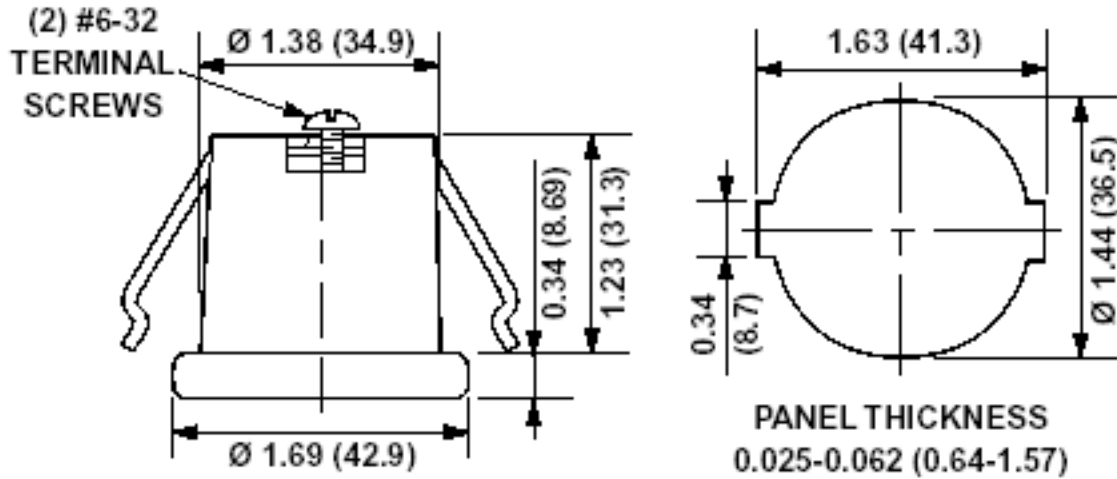

SPECIFICATION SUBMITTAL

JOB NAME: ____	CATALOG NUMBERS: ____	
JOB NUMBER: ____	____	____

Leviton Manufacturing Co., Inc.

201 North Service Road, Melville, NY 11747

Telephone: 1-800-323-8920 · FAX: 1-800-832-9538 · Tech Line (8:30AM-7:30PM E.S.T. Monday-Friday): 1-800-824-3005

Leviton Manufacturing of Canada, Ltd.

165 Hymus Boulevard, Pointe Claire, Quebec H9R 1E9 · Telephone: 1-800-469-7890 ·

FAX: 1-800-824-3005 · www.leviton.com/canada

Leviton S. de R.L. de C.V.

Lago Tana 43, Mexico DF, Mexico CP 11290 · Tel.: (+52)55-5082-1040 · FAX: (+52)5386-1797 · www.leviton.com.mx

Visit our Website at: www.leviton.com

© 2012-2016 Leviton Manufacturing Co., Inc. All rights reserved. Subject to change without notice.

Leviton has a global presence.

If you would like to know where your local Leviton office is located please go to: www.leviton.com/international/contacts/