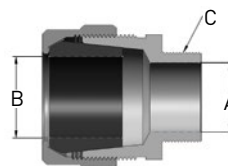

Handle NPT C	Cable Range B	Part # Cord Grip	Part # Cord Grip w/Mesh
1/2"	.312-.375	CG121P	CG121PM
1/2"	.375-.438	CG122P	CG122PM
1/2"	.438-.500	CG123P	CG123PM
1/2"	.500-.562	CG124P	CG124PM
1/2"	.562-.625	CG125P	CG125PM
3/4"	.438-.500	CG340P	CG340PM
3/4"	.500-.562	CG341P	CG341PM
3/4"	.562-.625	CG342P	CG342PM
3/4"	.625-.750	CG344P	CG344PM
3/4"	.688-.812	CG345P	CG345PM
1"	.660-.780	CG1001P	-
1"	.770-.895	CG1002P	-
1"	.870-1.020	CG1003P	-
1"	.890-1.090	CG1004P	-
1 1/4"	.890-1.090	CG1141P	-
* 1 1/4"	1.080-1.280	CG1142P	-
1 1/4"	1.270-1.470	CG1143P	-
1 1/4"	-	-	-
1 1/2"	.890-1.150	CG1121P	-
1 1/2"	1.140-1.400	CG1122P	-
1 1/2"	-	-	-
1 1/2"	-	-	-

Cable Range B	Part # Cord Grip	Part # Cord Grip w/Mesh
.312-.375	CG121A	CG121AM
.375-.438	CG122A	CG122AM
.438-.500	CG123A	CG123AM
.500-.562	CG124A	CG124AM
.562-.625	CG125A	CG125AM
.438-.500	CG340A	CG340AM
.500-.562	CG341A	CG341AM
.562-.625	CG342A	CG342AM
.625-.750	CG344A	CG344AM
.688-.812	CG345A	CG345AM
.750-.875	CG1001A	CG1001AM
.812-.938	CG1002A	CG1002AM
.875-1.000	CG1003A	-
-	-	-
.875-1.000	CG1141A	CG1141AM
1.000-1.125	CG1142A	CG1142AM
* 1.125-1.250	CG1143A	CG1143AM
* 1.250-1.375	CG1144A	CG1144AM
1.250-1.375	CG1121A	CG1121AM
1.438-1.562	CG1122A	CG1122AM
* 1.562-1.688	CG1123A	CG1123AM
* 1.688-1.812	CG1124A	CG1124AM

Notes: * Cable may have to be stripped to pass through the bore of the cord grip body (A).

Cord Grip