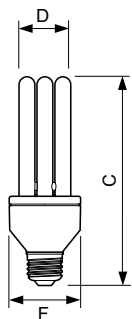

Product data

General Information	
Cap-Base	E26 [Single Contact Medium Screw]
Life With 3 Hour Per Day Use	13.7 a
Features	ALTO® (ALTO)

Light Technical	
Color Code	827 [CCT of 2700K]
Initial lumen (Nom)	1200 lm
Color Designation	Warm White (WW)
Correlated Color Temperature (Nom)	2730 K

Operating and Electrical	
Power (Rated) (Nom)	20 W

Approval and Application	
Energy Saving Product	Energy Saving
Estimated Energy Cost Per Year	2.41 \$

Product Data	
Order product name	Universal 20W WW E26 SLS 1CT/6
EAN/UPC - Product	046677130770
Order code	130773
Numerator - Quantity Per Pack	1
Numerator - Packs per outer box	6
Material Nr. (12NC)	929737365901
Net Weight (Piece)	112.000 g

Energy Saver Universal

Dimensional drawing

Product

Universal 20W WW E26 SLS 1CT/6

CI-U-LPF 20W/827 E26 SLS ALTO ES