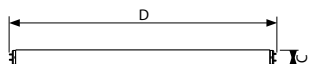

Mechanical and Housing	
Cap-Base Information	Green Base
Nominal Length (Inch)	36

Approval and Application	
Energy Saving Product	Not Applicable
Mercury (Hg) Content (Nom)	3.5 mg

Product Data	
Order product name	F30T12/CW/RS ALTO 30PK
EAN/UPC - Product	046677272425
Order code	927886003305
Numerator - Quantity Per Pack	1
Numerator - Packs per outer box	30
Material Nr. (12NC)	927886003305
Net Weight (Piece)	0.001 kg

Rapid Start T12

Dimensional drawing

Product

F30T12/CW/RS ALTO 30PK

F30T12/33 RS 36 ALTO