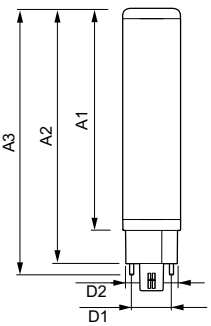

LED InstantFit Lamps

8.5PL-C/T LED/26H-4000 IF 4P 10/1

Philips LED T8 InstantFit Lamps are an ideal energy saving choice for existing linear fluorescent fixtures.

Product data

General Information		Power Factor (Nom)	0.9
Cap-Base	G24Q-3 [G24q-3]	Voltage (Nom)	120-277 V
Main Application	Industrial	Temperature	
Nominal Lifetime (Nom)	40000 h	T-Ambient (Max)	35 °C
Switching Cycle	50000X	T-Ambient (Min)	-20 °C
B50L70	40000 h	T-Storage (Max)	65 °C
		T-Storage (Min)	-40 °C
		T-Case Maximum (Nom)	67 °C
Light Technical		Controls and Dimming	
Color Code	841 [CCT of 4100K (841)]	Dimmable	No
Beam Angle (Nom)	120 °	Mechanical and Housing	
Initial lumen (Nom)	950 lm	Product Length	100 mm
Luminous Flux (Rated) (Nom)	950 lm	Approval and Application	
Rated Beam Angle	120 °	Energy Saving Product	Yes
Correlated Color Temperature (Nom)	4000 K	Suitable For Accent Lighting	No
Color Consistency	<6	Energy Efficiency Label (EEL)	A+
Color Rendering Index (Nom)	82	Approbation Marks	CE marking UL certificate RoHS compliance KEMA Keur certificate
LLMF At End Of Nominal Lifetime (Nom)	70 %	Energy Consumption kWh/1000 h	10.5 kWh
Operating and Electrical			
Input Frequency	50 to 60 Hz		
Power (Rated) (Nom)	8.5 W		
Lamp Current (Nom)	150 mA		
Starting Time (Nom)	0.5 s		
Warm Up Time To 60% Light (Nom)	instant full light s		

LED InstantFit Lamps

Product Data

Order product name	8.5PL-C/T LED/26H-4000 IF 4P 10/1
EAN/UPC - Product	046677458393
Order code	458398
Numerator - Quantity Per Pack	1

Numerator - Packs per outer box	10
Material Nr. (12NC)	929001181004
Net Weight (Piece)	0.080 kg

Dimensional drawing

Product	D1	D2	A1	A2	A3
8.5PL-C/T LED/26H-4000 IF 4P 10/1	24.3 mm	28.4 mm	128.3 mm	147.5 mm	163.1 mm

LEDtube 100mm 8.5W/840

Photometric data

LED InstantFit PL-C/T 100mm 8.5 W /840

LED InstantFit Lamps