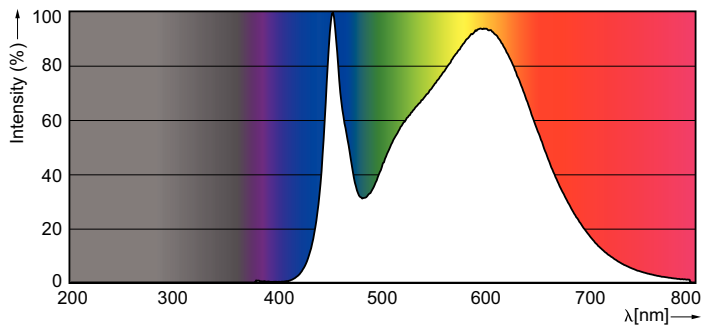

LED InstantFit Lamps

8.5PL-C/T LED/26H-4000 IF 4P 10/1

Philips LED T8 InstantFit Lamps are an ideal energy saving choice for existing linear fluorescent fixtures.

Product data

General Information		Power Factor (Nom)	0.9
Cap-Base	G24Q-3 [G24q-3]	Voltage (Nom)	120-277 V
Main Application	Industrial	Temperature	
Nominal Lifetime (Nom)	40000 h	T-Ambient (Max)	35 °C
Switching Cycle	50000X	T-Ambient (Min)	-20 °C
B50L70	40000 h	T-Storage (Max)	65 °C
		T-Storage (Min)	-40 °C
		T-Case Maximum (Nom)	67 °C
Light Technical		Controls and Dimming	
Color Code	841 [CCT of 4100K (841)]	Dimmable	No
Beam Angle (Nom)	120 °	Mechanical and Housing	
Initial lumen (Nom)	950 lm	Product Length	100 mm
Luminous Flux (Rated) (Nom)	950 lm	Approval and Application	
Rated Beam Angle	120 °	Energy Saving Product	Yes
Correlated Color Temperature (Nom)	4000 K	Suitable For Accent Lighting	No
Color Consistency	<6	Energy Efficiency Label (EEL)	A+
Color Rendering Index (Nom)	82	Approbation Marks	CE marking UL certificate RoHS compliance KEMA Keur certificate
LLMF At End Of Nominal Lifetime (Nom)	70 %	Energy Consumption kWh/1000 h	10.5 kWh
Operating and Electrical			
Input Frequency	50 to 60 Hz		
Power (Rated) (Nom)	8.5 W		
Lamp Current (Nom)	150 mA		
Starting Time (Nom)	0.5 s		
Warm Up Time To 60% Light (Nom)	instant full light s		

Dimensional drawing

Product	D1	D2	A1	A2	A3
8.5PL-C/T LED/26H-4000 IF 4P 10/1	24.3 mm	28.4 mm	128.3 mm	147.5 mm	163.1 mm

LEDtube 100mm 8.5W/840

Photometric data

LED InstantFit PL-C/T 100mm 8.5 W /840

LED InstantFit Lamps