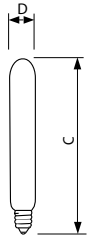

Sign

20T6-1/2/IF 120V 24PK

Philips Sign bulbs provide the perfect light for dramatic accents and display lighting that is great for hard to reach signs, indoors and out.

Product data

General Information	
Cap-Base	E17 [Intermediate Screw]
Operating Position	UNIVERSAL [Any or Universal (U)]
Main Application	Exit Sign
Gas Filling	Vacuum
Footnote Incandescent 1	Indefinite-long life. (3)

Light Technical	
Luminous Flux (Nom)	150 lm

Operating and Electrical	
Power (Rated) (Nom)	20 W
Voltage (Nom)	120 V

Mechanical and Housing	
Bulb Finish	Frosted

Cap-Base Information	Aluminium Cap
Filament Shape	C-8

Product Data	
Order product name	20T6-1/2/IF 120V 24PK
EAN/UPC - Product	046677248536
Order code	920603636301
Numerator - Quantity Per Pack	1
Numerator - Packs per outer box	24
Material Nr. (12NC)	920603636301
Net Weight (Piece)	0.001 kg

Sign

Dimensional drawing

Product

20T6-1/2/IF 120V 24PK

20W E17 120V T6 1/2 FR