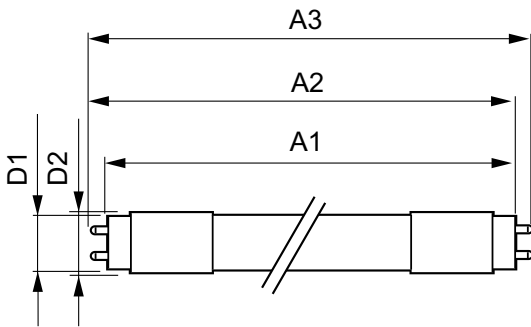

LED InstantFit Lamps

Product Data

Order product name	12T8/48-4000 IF 10/1
EAN/UPC - Product	046677453602
Order code	929001124104
Numerator - Quantity Per Pack	1

Numerator - Packs per outer box	10
Material Nr. (12NC)	929001124104
Net Weight (Piece)	0.230 kg

Warnings and Safety

- Philips LED T8 InstantFit lamps will only operate properly on compatible instant-start ballasts. Please refer to the Philips LED T8 InstantFit Installation Guide, which can be obtained through your local Philips Sales Representative, or visit www.philips.com/tled

Dimensional drawing

LEDtube 1200mm 12W G13/840