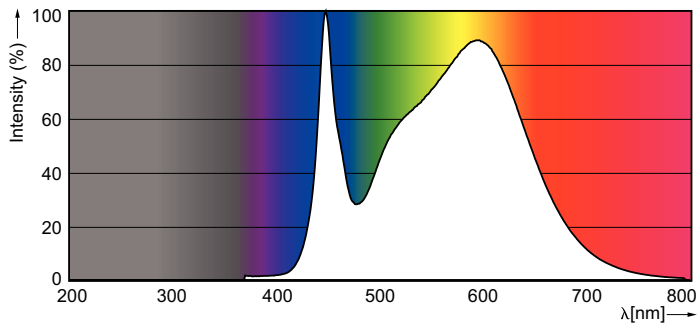

Photometric data