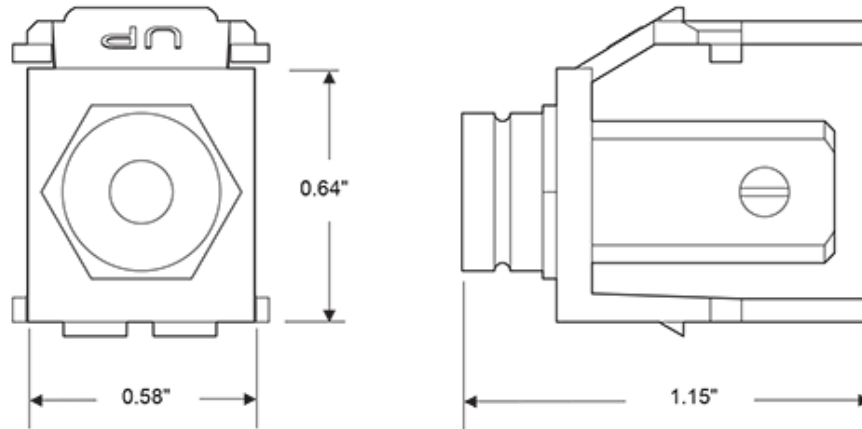

SPECIFICATION SUBMITTAL

JOB NAME: ____	CATALOG NUMBERS: ____	
JOB NUMBER: ____	____	____