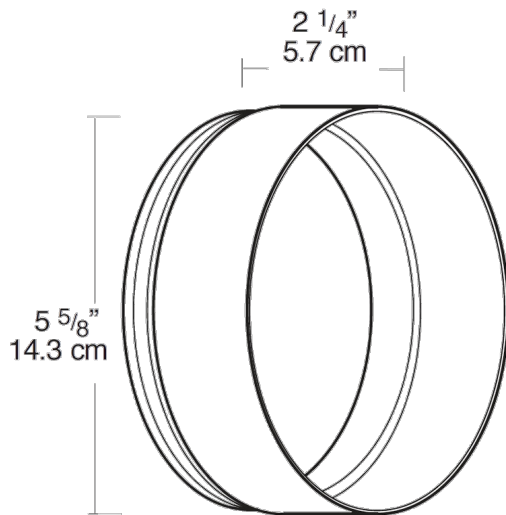

#### Lens:

Tempered glass lens included.

#### Guard:

Designed to fit the H101 and HB101. Can be combined with HG1 Guard.

## Dimensions