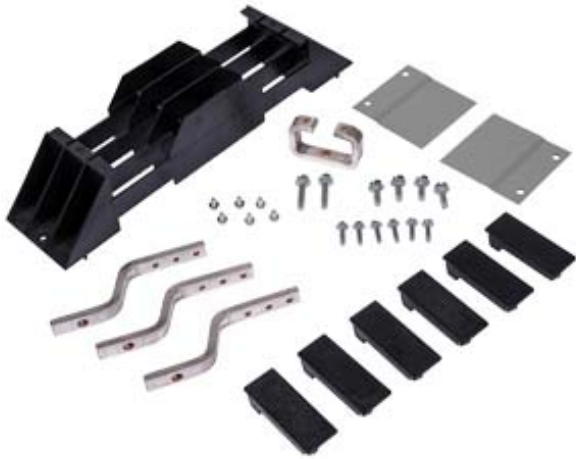

EB BRANCH BREAKER KIT 1 AND 3 PHASE P3 PNLBD ASSY 11-D-2310-01

Suitability for operation	Lighting Panel Accessories
Model	
product brandname	SIEMENS
Product type designation	Field installable kit
last modified:	06/29/2017