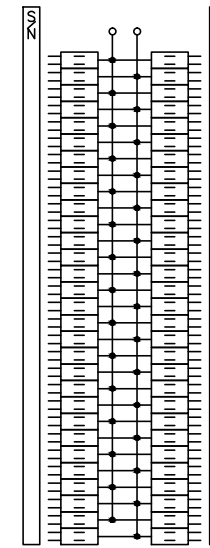

KNOCKOUTS							
SYMBOL	A	B	C	D	E	F	G
IN	.50	.75	1.00	1.25	1.50	2.00	2.50
MM	13	19	25	32	38	51	64

HOM60120L225PC

HOM60120M200PC

DUAL DIMENSIONS: INCHES
MILLIMETERS

CATALOG NUMBER	MAXIMUM SYSTEM VOLTAGE	MAINS AMPERE RATING	SPACES	MAXIMUM NUMBER OF SINGLE POLE CIRCUITS	MAIN WIRE SIZE AWG AL	MAIN WIRE SIZE AWG CU
HOM60120L225PC	120/240VAC	225	60	120	4-300	4-250
HOM60120M200PC	1PH 3W	200	60	120	4-250	4-250

NOTES:
FINISH - GRAY BAKED ENAMEL ELECTRODEPOSITED OVER CLEANED PHOSPATIZED STEEL
UL LISTED - FILE E-6294
NEUTRALS - INSULATED GROUNDABLE

HOMELINE LOAD CENTERS
INDOOR TYPE 1,
200-225 AMPS, 60 SPACES, 120 CIRCUIT MAX

by Schneider Electric

DWG# PWFDS-SYRS-0081
NO.