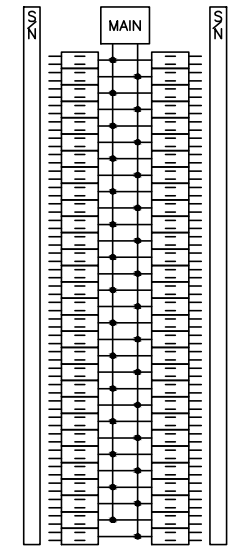

KNOCKOUTS							
SYMBOL	A	B	C	D	E	F	G
IN	.50	.75	1.00	1.25	1.50	2.00	2.50
MM	13	19	25	32	38	51	64

HOM60120L225PC

HOM60120M200PC

DUAL DIMENSIONS: INCHES
MILLIMETERS

CATALOG NUMBER	MAXIMUM SYSTEM VOLTAGE	MAINS AMPERE RATING	SPACES	MAXIMUM NUMBER OF SINGLE POLE CIRCUITS	MAIN WIRE SIZE AWG AL	MAIN WIRE SIZE AWG CU
HOM60120L225PC	120/240VAC	225	60	120	4-300	4-250
HOM60120M200PC	1PH 3W	200	60	120	4-250	4-250

NOTES:
FINISH - GRAY BAKED ENAMEL ELECTRODEPOSITED OVER CLEANED PHOSPATIZED STEEL
UL LISTED - FILE E-6294
NEUTRALS - INSULATED GROUNDABLE

HOMELINE LOAD CENTERS
INDOOR TYPE 1,
200-225 AMPS, 60 SPACES, 120 CIRCUIT MAX

by Schneider Electric

DWG# PWFDS-SYRS-0081
NO.