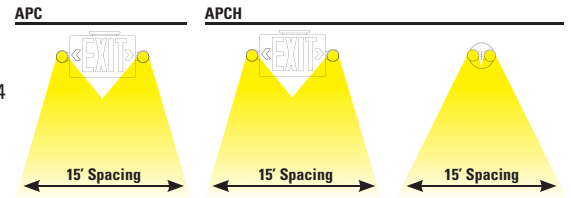

APC, APCH Series

- Bright white, long-life LED heads
- High power combo capable of running two additional LED remote heads
- Dual voltage input 120/277 VAC, 60Hz; UL 924
- Single and double face included
- Sealed nickel cadmium battery included
- Wall, ceiling or end mountable
- Operating temperature range 10°C to 40°C
- 5 Year limited warranty

Model #	Description	Unit Carton UPC	Master Carton Qty.
APC7R	Self-Powered with LED Heads - Red lettering	0 80083 56655 6	8
APC7G	Self-Powered with LED Heads - Green lettering	0 80083 56716 4	8
APCH7R	Self-Powered with LED Heads, High Power with Remote Capacity - Red lettering	0 80083 56717 1	8
APCH7G	Self-Powered with LED Heads, High Power with Remote Capacity - Green lettering	0 80083 56718 8	6