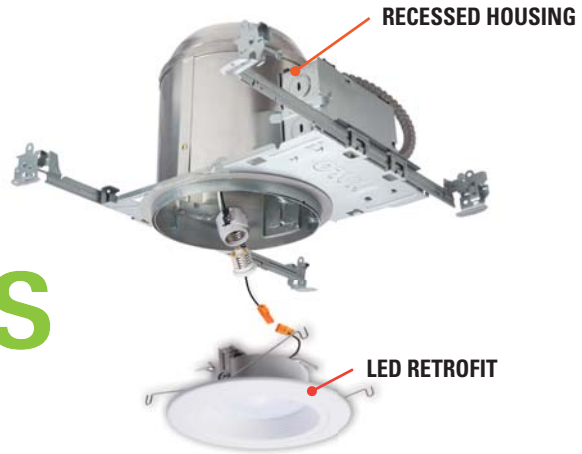

BENEFITS OF LED RETROFITS!

Dimmable • 90% LESS Energy • LESS Heat • LOW Maintenance

Replaces Lamp & Trim

VS

EASY to Install

WARM WHITE	2700K REPLACES 65W™	Comfortable, pleasant light
SOFT WHITE	3000K REPLACES 60W™	Balanced, general purpose light
BRIGHT WHITE	3500K REPLACES 60W™	Efficient task lighting
COOL WHITE	4000K REPLACES 60W™	Simulates natural, outdoor light

ALL NAIL!™
Precisely aligned pre-installed nail with mini leveling foot.

Channel Bars
with Pass-N-Thru™
Inverted "q" interlocking channel for rigidity and stability. Pass-N-Thru bar hangers allow tool-less shortening.

air401
Pre-installed gasket. No caulk required. ASTM E283 compliant.

HINGED J-BOX
Hinged cover on junction box for easy access and secure cover retention. Box repositionable 90°.

Slide-N-Side™
Pre-installed tool-less strain reliefs eliminate the need for additional NM cable connectors.

Quick Connect™
Captive wiring tray holds pre-installed push-in wiring connectors in place allowing for one-handed connections.

SPEED CLAMP
(2) Exclusive integral speed clamps securely lock housing to ceiling. Two-tier tabs adjust 3/8" to 2" for various ceiling materials.

E26 Series Housings
Optimized for modern Edison E26 base EISA compliant lamps including LED and CFL

HALO
1956-2016
40TH ANNIVERSARY
EATON