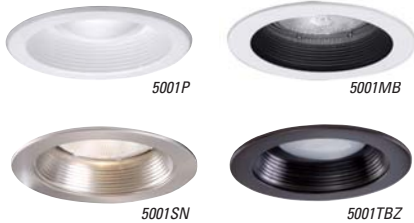

5001 Series – 5” Metal Baffle Splay Trims

- Straight precision-sided trim ring
- Torsion springs pull trim tight to ceiling
- Dual socket position for use with BR and PAR Lamps

Model #	Description	Unit Carton UPC	Master Carton Qty.
5001P	White Trim with White Baffle	6 62400 60272 9	6
5001MB	White Trim with Black Baffle	6 62400 60273 6	6
5001SN	Satin Nickel Trim with Satin Nickel Baffle	6 23961 11289 8	6
5001TBZ	Tuscan Bronze Trim with Tuscan Bronze Baffle	6 23961 31182 6	6

5010 Series – 5” Metal Step Baffle Trims

- Straight precision-sided trim ring
- Torsion springs pull trim tight to ceiling
- Dual socket position for BR and PAR Lamps

Model #	Description	Unit Carton UPC	Master Carton Qty.
5010W	White Trim with White Baffle	6 62400 60275 0	6
5010	White Trim with Black Baffle	6 62400 60274 3	6