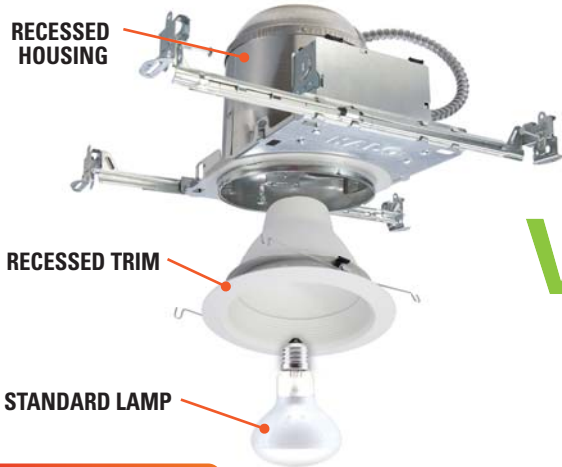

BENEFITS OF LED RETROFITS!

Dimmable • 90% LESS Energy • LESS Heat • LOW Maintenance

Replaces Lamp & Trim

VS