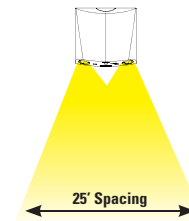

Model #	Description	Unit Carton UPC	Master Carton Qty.
LEMRO	LED Emergency Light	0 80083 68956 9	6