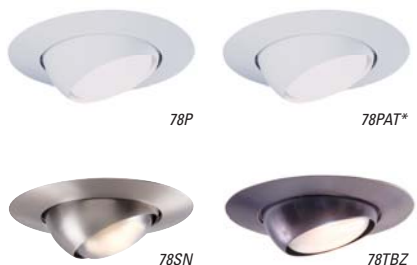

78 Series – 6” Adjustable Eyeball Trims with 30° Tilt

- Wide choice of finishes for any decor
- 30° tilt, 360° rotation

*When using an Air-Tite™ trim to meet California Title 24 air tight compliance, an additional gasket is required between the finished ceiling and the trim flange ring. For California Title 24 compliance, use accessory trim gasket GA-ATRIM. Order separately in a 6 pack: GA-ATRIM-6PK.

Model #	Description	Unit Carton UPC	Master Carton Qty.
78P	White Trim with White Eyeball	6 62400 13062 8	6
78PAT*	White Trim with White Eyeball - Air-Tite™	6 62400 61174 5	6
78SN	Satin Nickel Trim with Eyeball	6 23961 11379 6	6
78TBZ	Tuscan Bronze Trim with Eyeball	6 23961 31188 8	6