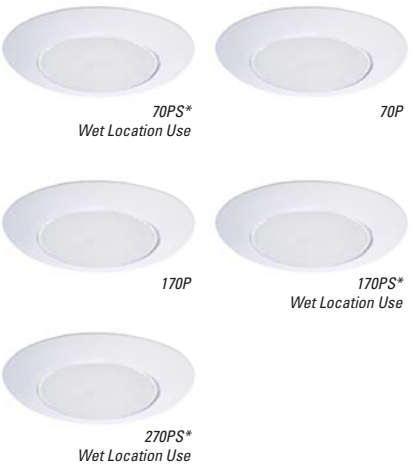

70/170/270 Series – 6” Albalite Lens Trims

- White trim with frosted glass lens
- PS version is wet location Listed for use in showers, with non-conductive, non-corrosive gasketed polymer trim ring
- Torsion spring retention

*When using an Air-Tite™ trim to meet California Title 24 air tight compliance, an additional gasket is required between the finished ceiling and the trim flange ring. For California Title 24 compliance, use accessory trim gasket GA-ATRIM. Order separately in a 6 pack: GA-ATRIM-6PK.

Model #	Description	Unit Carton UPC	Master Carton Qty.
70PS	Non-IC Wet Location, Air-Tite™, White Trim	6 62400 13039 0	12
70P	White Trim	6 62400 13038 3	12
170P	White Trim	6 62400 13075 8	6
170PS	Wet Location, Air-Tite™, White Trim	6 62400 13076 5	6
270PS	CFL, Wet Location, White Trim	6 23961 52446 2	8