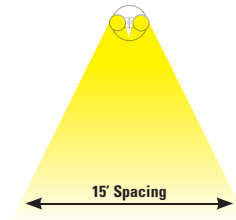

Model #	Description	Unit Carton UPC	Master Carton Qty.
APWR1	Single Head Remote, Wet Location Listed	0 80083 60856 0	30
APWR2	Double Head Remote, Wet Location Listed	0 80083 60858 4	30