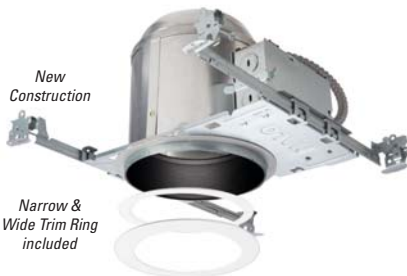

6" Full Cone Baffle, Self-flange

- Full cone baffle
- Socket supporting baffle
- Torsion spring retention
- Self-flange trim ring sized to hide gaps caused by construction tolerances

Model #	Description	Unit Carton UPC	Master Carton Qty.
6125WB	White Trim with White Baffle	0 80083 75446 5	6

6" White Trim with Eyeball

- White trim ring
- 35° tilt, 360° rotation
- Torsion spring retention
- Socket supporting eyeball
- Self-flange trim ring size to hide gaps caused by construction tolerances

Model #	Description	Unit Carton UPC	Master Carton Qty.
6130WH	White Trim with White Eyeball	0 80083 75448 9	6

6" Showerlight with Frosted Glass Lens

- White trim ring
- Low profile, frosted glass dome lens
- Wet location listed for use in showers
- Non-conductive gasketed polymer trim
- Torsion spring retention
- Self-flange trim ring sized to hide gaps caused by construction tolerances

Model #	Description	Unit Carton UPC	Master Carton Qty.
6150WH	Wet Location, White Trim with Frosted Lens	0 80083 75482 3	6

6" Air-Tite™ IC Rated Contractor Pack Includes 6 Housings and 6 Trims

- Air-Tite™ pre-installed gasket prevents airflow between attic and living areas
- Thermally protected insulation contact (IC) housing
- Slide-N-Side™ junction box with Quick Connect™
- Got Nail!™ and Pass-N-Thru™ hanger bars on new construction housing
- White metal baffle with narrow and wide trim rings included

CONTRACTOR PACK

Model #	Description	Unit Carton UPC	Master Carton Qty.
H7ICAT6100BB-6PK	Air-Tite™ IC New Construction		1