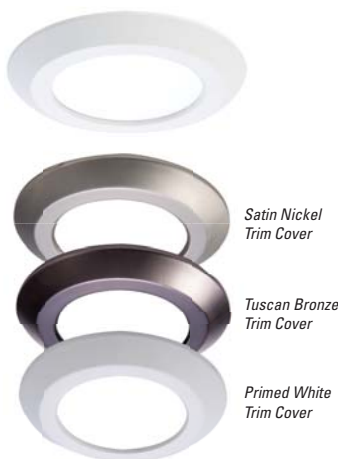

5" / 6" LED Universal Surface Mount Downlight

- Over 600 lumens; 50,000 hours with 70% maintained lumens
- Flexible mounting with junction box bracket (included)
- Compatible with 5" and 6" standard and shallow recessed housings: HALO®, ALL-PRO™ and more
- Slot-N-Lock quick installation system
- Ceiling and wall mount capability
- Wet location listed - ceiling and IC (Insulated Ceiling) rated

LED

Model #	Description	Unit Carton UPC	Master Carton Qty.
SLD606827WHR	5" / 6" Surface LED, 80 CRI, 2700K, 120V, White	0 80083 72928 9	2
SLD606927WHR	5" / 6" Surface LED, 90 CRI, 2700K, 120V, White	0 80083 72932 6	2
SLD606830WHR	5" / 6" Surface LED, 80 CRI, 3000K, 120V, White	0 80083 69766 3	2
SLD606930WHR	5" / 6" Surface LED, 90 CRI, 3000K, 120V, White	0 80083 69770 0	2
SLD606835WHR	5" / 6" Surface LED, 80 CRI, 3500K, 120V, White	N/A	N/A
SLD606935WHR	5" / 6" Surface LED, 90 CRI, 3500K, 120V, White	N/A	N/A
SLD606840WHR	5" / 6" Surface LED, 80 CRI, 4000K, 120V, White	N/A	N/A
SLD606940WHR	5" / 6" Surface LED, 90 CRI, 4000K, 120V, White	N/A	N/A

Trim Covers Available

- SLD6TRMSNR - 5" / 6" Trim Cover - Satin Nickel
- SLD6TRMTBZR - 5" / 6" Trim Cover - Tuscan Bronze
- SLD6TRMWHR - 5" / 6" Trim Cover - Primed White