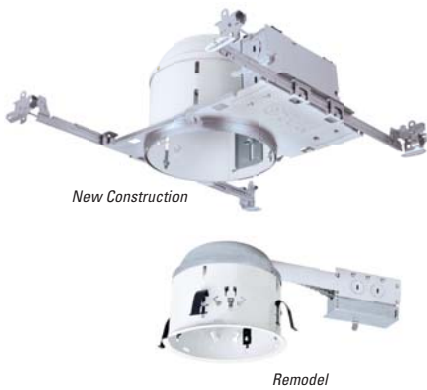

6" Non-IC Rated Shallow New Construction and Remodel Housings

- For use in shallow ceilings with 2 in. x 6 in. joist construction
- Insulation must be kept 3 in. from all sides of the housing
- Thermally protected housing
- Slide-N-Side™ junction box with Quick Connect™
- Got Nail!™ and Pass-N-Thru™ hanger bars on new construction housing

Model #	Description	Unit Carton UPC	Master Carton Qty.
H27T	Non-IC New Construction	6 62400 13314 8	6
H27RT	Non-IC Remodel	6 62400 60073 2	6