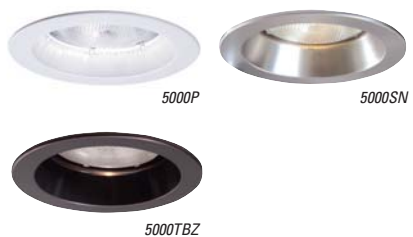

Model #	Description	Unit Carton UPC	Master Carton Qty.
H5T	Non-IC New Construction Housing	6 62400 60265 1	6
H5RT	Non-IC Remodel Housing	6 62400 60267 5	6

5000 Series – 5" Metal Splay Trims

- Straight precision-sided trim ring
- Open metal splay trim
- Dual socket position socket for BR and PAR lamps