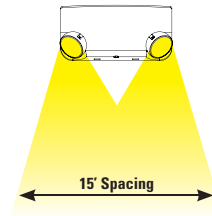

Model #	Description	Unit Carton UPC	Master Carton Qty.
APEL	LED Emergency Light	0 80083 56650 1	8