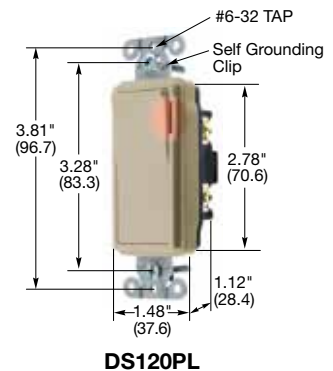

### Style Line® Decorator Series Specification Grade, 15A, 120-277V AC

Description	Rocker Color	Single Pole	Double Pole	Three Way	Four Way
Rocker, back and side wired.	Almond	<b>DS115AL</b>	—	<b>DS315AL</b>	—
	Black	<b>DS115BK</b>	—	<b>DS315BK</b>	—
	Brown	<b>DS115</b>	—	<b>DS315</b>	—
	Gray	<b>DS115GY</b>	—	<b>DS315GY</b>	—
	Ivory	<b>DS115I</b>	—	<b>DS315I</b>	—
	Light Almond	<b>DS115LA</b>	—	<b>DS315LA</b>	—
	Office White	<b>DS115OW</b>	—	<b>DS315OW</b>	—
	White	<b>DS115W</b>	—	<b>DS315W</b>	—

### Style Line® Decorator Series Specification Grade, 20A, 120-277V AC

Description	Rocker Color	Single Pole	Double Pole	Three Way	Four Way
Rocker, back and side wired.	Almond	<b>DS120AL</b>	<b>DS220AL</b>	<b>DS320AL</b>	<b>DS420AL</b>
	Black	<b>DS120BK</b>	<b>DS220BK</b>	<b>DS320BK</b>	<b>DS420BK</b>
	Brown	<b>DS120</b>	<b>DS220B</b>	<b>DS320</b>	<b>DS420</b>
	Gray	<b>DS120GY</b>	<b>DS220GY</b>	<b>DS320GY</b>	<b>DS420GY</b>
	Ivory	<b>DS120I</b>	<b>DS220I</b>	<b>DS320I</b>	<b>DS420I</b>
	Light Almond	<b>DS120LA</b>	<b>DS220LA</b>	<b>DS320LA</b>	<b>DS420LA</b>
	Office White	<b>DS120OW</b>	<b>DS220OW</b>	<b>DS320OW</b>	<b>DS420OW</b>
	Red	<b>DS120R</b>	<b>DS220R</b>	<b>DS320R</b>	<b>DS420R</b>
	White	<b>DS120W</b>	<b>DS220W</b>	<b>DS320W</b>	<b>DS420W</b>

### Style Line® Decorator Series Specification Grade, Illuminated, Light On with Load Off 20A, 120-277V AC

Description	Rocker Color	Single Pole	Double Pole	Three Way	Four Way
Rocker, with Blue LED, back and side wired.	Black	<b>DS120ILBK</b>	—	<b>DS320ILBK</b>	—
	Ivory	<b>DS120IL</b>	—	<b>DS320IL</b>	—
	White	<b>DS120ILW</b>	—	<b>DS320ILW</b>	—

### Style Line® Decorator Series Specification Grade, Pilot, Light On with Load On 20A, 120-277V AC

Description	Rocker Color	Single Pole	Double Pole	Three Way	Four Way
Rocker, with Red LED, back and side wired.	Black	<b>DS120PLBK</b>	—	—	—
	Ivory	<b>DS120PL</b>	—	—	—
	White	<b>DS120PLW</b>	—	—	—