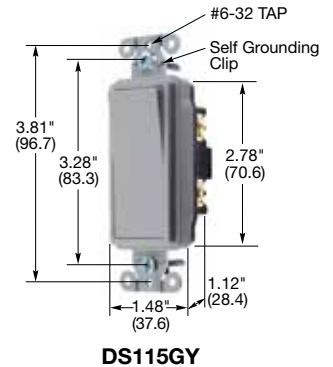

### Style Line® Decorator Series Specification Grade, 15A, 120-277V AC

Description	Rocker Color	Single Pole	Double Pole	Three Way	Four Way
Rocker, back and side wired.	Almond	<b>DS115AL</b>	—	<b>DS315AL</b>	—
	Black	<b>DS115BK</b>	—	<b>DS315BK</b>	—
	Brown	<b>DS115</b>	—	<b>DS315</b>	—
	Gray	<b>DS115GY</b>	—	<b>DS315GY</b>	—
	Ivory	<b>DS115I</b>	—	<b>DS315I</b>	—
	Light Almond	<b>DS115LA</b>	—	<b>DS315LA</b>	—
	Office White	<b>DS115OW</b>	—	<b>DS315OW</b>	—
	White	<b>DS115W</b>	—	<b>DS315W</b>	—

### Style Line® Decorator Series Specification Grade, 20A, 120-277V AC

Description	Rocker Color	Single Pole	Double Pole	Three Way	Four Way
Rocker, back and side wired.	Almond	<b>DS120AL</b>	<b>DS220AL</b>	<b>DS320AL</b>	<b>DS420AL</b>
	Black	<b>DS120BK</b>	<b>DS220BK</b>	<b>DS320BK</b>	<b>DS420BK</b>
	Brown	<b>DS120</b>	<b>DS220B</b>	<b>DS320</b>	<b>DS420</b>
	Gray	<b>DS120GY</b>	<b>DS220GY</b>	<b>DS320GY</b>	<b>DS420GY</b>
	Ivory	<b>DS120I</b>	<b>DS220I</b>	<b>DS320I</b>	<b>DS420I</b>
	Light Almond	<b>DS120LA</b>	<b>DS220LA</b>	<b>DS320LA</b>	<b>DS420LA</b>
	Office White	<b>DS120OW</b>	<b>DS220OW</b>	<b>DS320OW</b>	<b>DS420OW</b>
	Red	<b>DS120R</b>	<b>DS220R</b>	<b>DS320R</b>	<b>DS420R</b>
	White	<b>DS120W</b>	<b>DS220W</b>	<b>DS320W</b>	<b>DS420W</b>

### Style Line® Decorator Series Specification Grade, Illuminated, Light On with Load Off 20A, 120-277V AC

Description	Rocker Color	Single Pole	Double Pole	Three Way	Four Way
Rocker, with Blue LED, back and side wired.	Black	<b>DS120ILBK</b>	—	<b>DS320ILBK</b>	—
	Ivory	<b>DS120IL</b>	—	<b>DS320IL</b>	—
	White	<b>DS120ILW</b>	—	<b>DS320ILW</b>	—

### Style Line® Decorator Series Specification Grade, Pilot, Light On with Load On 20A, 120-277V AC

Description	Rocker Color	Single Pole	Double Pole	Three Way	Four Way
Rocker, with Red LED, back and side wired.	Black	<b>DS120PLBK</b>	—	—	—
	Ivory	<b>DS120PL</b>	—	—	—
	White	<b>DS120PLW</b>	—	—	—