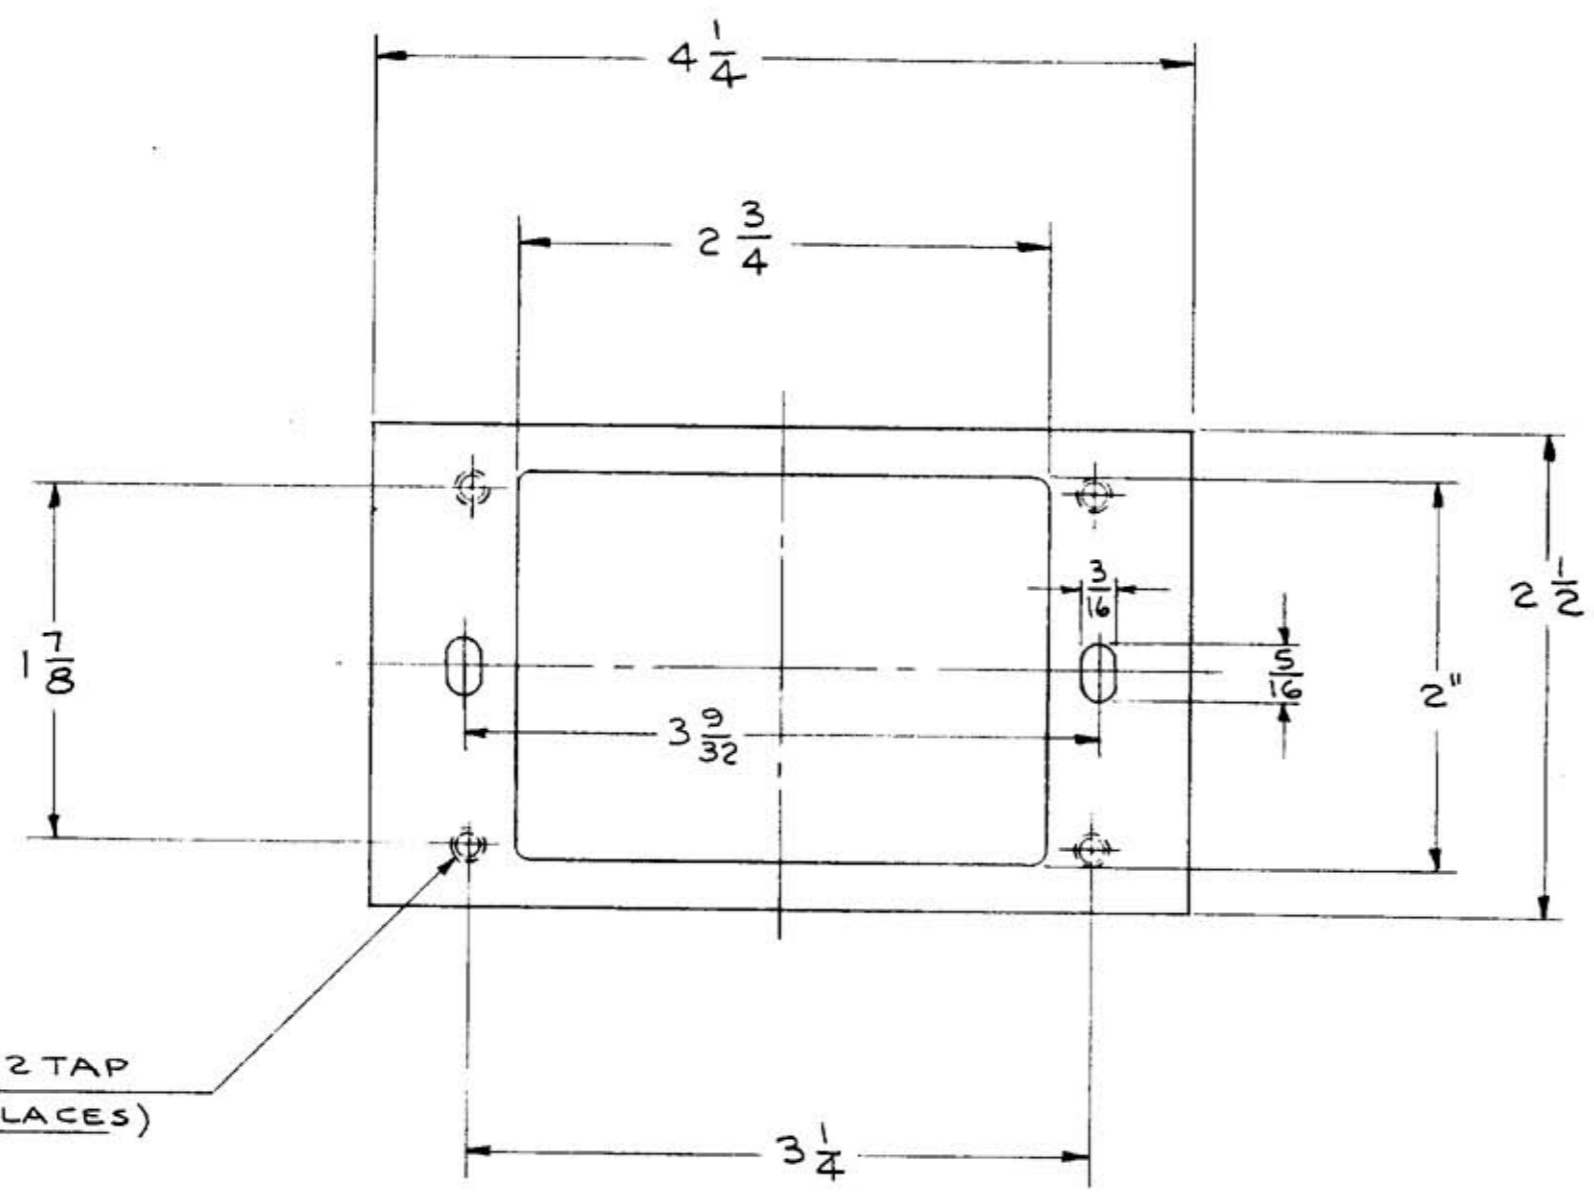

M-6142

#6-32 TAP
(4-PLACES)

LIST OF PARTS		
DESCRIPTION	MATERIAL	FINISH
ADAPTER PLATE	.062 STEEL	ZINC PL.
GASKET	NEOPRENE	BLACK
ROUND HD. SCR.	STEEL	ZINC PL.

DIMENSION SHEET FOR CAT. NO. 7349

REPAIRABLE NON-REPAIRABLE

SYM	REVISIONS	APP	DATE

B
M-6142

TITLE
ADAPTER PLATE
TO ALLOW MOUNTING FS TYPE
COVERS TO STANDARD SWITCH
BOXES

TOLERANCES UNLESS OTHERWISE SPECIFIED
 FRACTIONS ± 1/64
 DECIMALS ± .005
 ANGLES ± 2°

HARVEY HUBBELL, INC.
 BRIDGEPORT, CONN.
 DR. BY A. J. L., APP. BY
 TR. BY SCALE FULL
 CHK'D. BY DATE 5-9-78