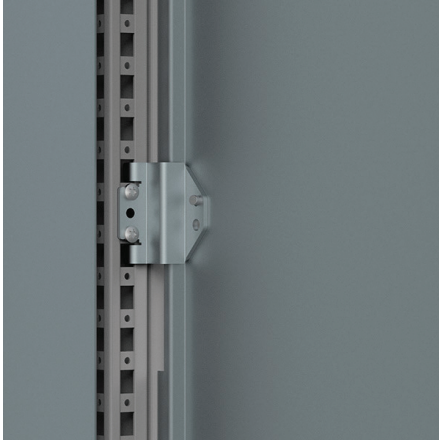

CCJ

Separation plate brackets

Description: Mounted to the enclosure's frame. Can be used on both vertical and the horizontal profiles.

Material: 3 mm zinc plated steel.

Pack quantity: 6 brackets with mounting accessories.